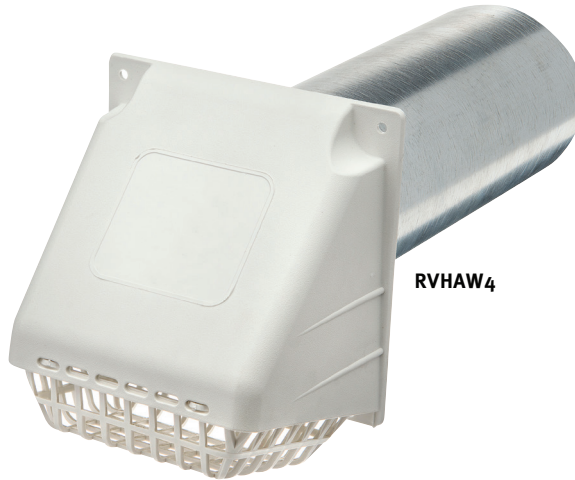

Dryer Vent Hood

4" Wide Mouth Hood with Removable Bird Guard, Pipe & Collar

Plastic collar

MODEL NO. COLOR DESCRIPTION

HR4W	White	Hood
HR4B	Brown	Hood
RVHCW4	White	Hood/pipe/collar Unassem./carton
RVHXW4	White	Hood/pipe/collar Assem./hang tab
RVHXB4	Brown	Hood/pipe/collar Assem./hang tab
RVHAW4	White	Hood/pipe/collar Assembled
RVHAB4	Brown	Hood/pipe/collar Assembled
RVHUW4	White	Hood/pipe/collar Unassembled
RVHUB4	Brown	Hood/pipe/collar Unassembled
RVH414W*	White	Hood/pipe/collar Assembled
RVH414B*	Brown	Hood/pipe/collar Assembled

*Denotes 14"/35.5cm pipe; all other pipes are 11"/27.9cm

GENERAL INFORMATION

- 4" (10.2cm) diameter opening
- Quick, easy installation
- Removable bird guard helps prevent birds and other pests from nesting in vent or entering home
- Durable weather resistant
- Check periodically and remove lint or other debris, if present

PERFORMANCE DATA

- Hood**
- Calcium filled polypropylene
 - Melting point: 325°F/163°C+
 - UV inhibitor added
- Pipe**
- Aluminum
- Collar**
- High impact styrene

Hood Dia.	CFM	p/d in/w.c.
4"	50	.025
4"	75	.026
4"	100	.029
4"	125	.03
4"	150	.03
4"	175	.04