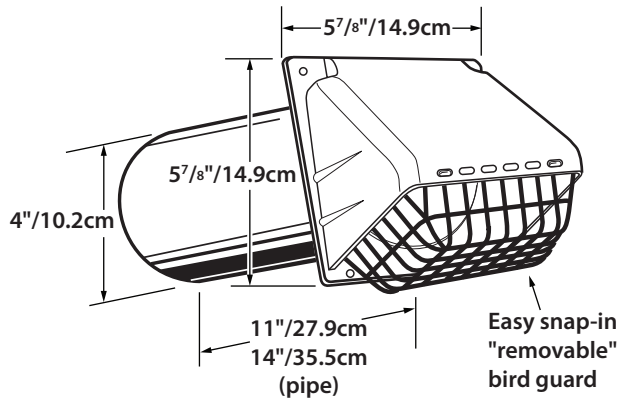

Dryer Vent Hood

4" Wide Mouth Hood with Removable Bird Guard, Pipe & Collar

Plastic collar

MODEL NO. COLOR DESCRIPTION

HR4W	White	Hood
HR4B	Brown	Hood
RVHCW4	White	Hood/pipe/collar Unassem./carton
RVHXW4	White	Hood/pipe/collar Assem./hang tab
RVHXB4	Brown	Hood/pipe/collar Assem./hang tab
RVHAW4	White	Hood/pipe/collar Assembled
RVHAB4	Brown	Hood/pipe/collar Assembled
RVHUW4	White	Hood/pipe/collar Unassembled
RVHUB4	Brown	Hood/pipe/collar Unassembled
RVH414W*	White	Hood/pipe/collar Assembled
RVH414B*	Brown	Hood/pipe/collar Assembled

*Denotes 14"/35.5cm pipe; all other pipes are 11"/27.9cm

GENERAL INFORMATION

- 4" (10.2cm) diameter opening
- Quick, easy installation
- Removable bird guard helps prevent birds and other pests from nesting in vent or entering home
- Durable weather resistant
- Check periodically and remove lint or other debris, if present

PERFORMANCE DATA

- Hood**
- Calcium filled polypropylene
 - Melting point: 325°F/163°C+
 - UV inhibitor added
- Pipe**
- Aluminum
- Collar**
- High impact styrene

Hood Dia.	CFM	p/d in/w.c.
4"	50	.025
4"	75	.026
4"	100	.029
4"	125	.03
4"	150	.03
4"	175	.04