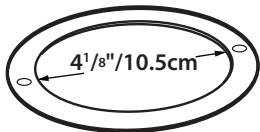

Dryer Vent Hood

4" Wide Mouth Hood with Removable Bird Guard, Pipe & Collar

Plastic collar

MODEL NO. COLOR DESCRIPTION

HR4W	White	Hood
HR4B	Brown	Hood
RVHCW4	White	Hood/pipe/collar Unassem./carton
RVHXW4	White	Hood/pipe/collar Assem./hang tab
RVHXB4	Brown	Hood/pipe/collar Assem./hang tab
RVHAW4	White	Hood/pipe/collar Assembled
RVHAB4	Brown	Hood/pipe/collar Assembled
RVHUW4	White	Hood/pipe/collar Unassembled
RVHUB4	Brown	Hood/pipe/collar Unassembled
RVH414W*	White	Hood/pipe/collar Assembled
RVH414B*	Brown	Hood/pipe/collar Assembled

*Denotes 14"/35.5cm pipe; all other pipes are 11"/27.9cm

GENERAL INFORMATION

- 4" (10.2cm) diameter opening
- Quick, easy installation
- Removable bird guard helps prevent birds and other pests from nesting in vent or entering home
- Durable weather resistant
- Check periodically and remove lint or other debris, if present

PERFORMANCE DATA

- Hood**
- Calcium filled polypropylene
 - Melting point: 325°F/163°C+
 - UV inhibitor added
- Pipe**
- Aluminum
- Collar**
- High impact styrene

Hood Dia.	CFM	p/d in/w.c.
4"	50	.025
4"	75	.026
4"	100	.029
4"	125	.03
4"	150	.03
4"	175	.04