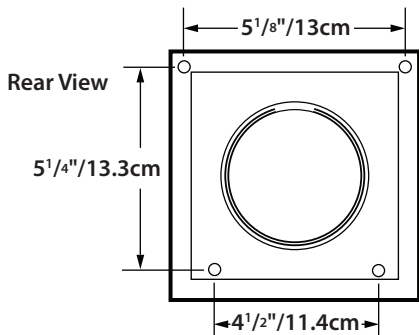

Dryer Vent Hood

4" Wide Mouth Hood with Removable Bird Guard, Pipe & Collar

Plastic collar

MODEL NO. COLOR DESCRIPTION

HR4W	White	Hood
HR4B	Brown	Hood
RVHCW4	White	Hood/pipe/collar Unassem./carton
RVHXW4	White	Hood/pipe/collar Assem./hang tab
RVHXB4	Brown	Hood/pipe/collar Assem./hang tab
RVHAW4	White	Hood/pipe/collar Assembled
RVHAB4	Brown	Hood/pipe/collar Assembled
RVHUW4	White	Hood/pipe/collar Unassembled
RVHUB4	Brown	Hood/pipe/collar Unassembled
RVH414W*	White	Hood/pipe/collar Assembled
RVH414B*	Brown	Hood/pipe/collar Assembled

*Denotes 14"/35.5cm pipe; all other pipes are 11"/27.9cm

GENERAL INFORMATION

- 4" (10.2cm) diameter opening
- Quick, easy installation
- Removable bird guard helps prevent birds and other pests from nesting in vent or entering home
- Durable weather resistant
- Check periodically and remove lint or other debris, if present

PERFORMANCE DATA

- Hood**
- Calcium filled polypropylene
 - Melting point: 325°F/163°C+
 - UV inhibitor added
- Pipe**
- Aluminum
- Collar**
- High impact styrene

Hood Dia.	CFM	p/d in/w.c.
4"	50	.025
4"	75	.026
4"	100	.029
4"	125	.03
4"	150	.03
4"	175	.04