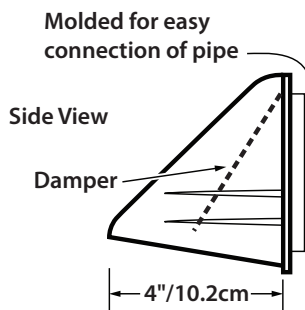

Dryer Vent Hood

4" Wide Mouth Hood with Removable Bird Guard, Pipe & Collar

Plastic collar

MODEL NO. COLOR DESCRIPTION

HR4W	White	Hood
HR4B	Brown	Hood
RVHCW4	White	Hood/pipe/collar Unassem./carton
RVHXW4	White	Hood/pipe/collar Assem./hang tab
RVHXB4	Brown	Hood/pipe/collar Assem./hang tab
RVHAW4	White	Hood/pipe/collar Assembled
RVHAB4	Brown	Hood/pipe/collar Assembled
RVHUW4	White	Hood/pipe/collar Unassembled
RVHUB4	Brown	Hood/pipe/collar Unassembled
RVH414W*	White	Hood/pipe/collar Assembled
RVH414B*	Brown	Hood/pipe/collar Assembled

*Denotes 14"/35.5cm pipe; all other pipes are 11"/27.9cm

GENERAL INFORMATION

- 4" (10.2cm) diameter opening
- Quick, easy installation
- Removable bird guard helps prevent birds and other pests from nesting in vent or entering home
- Durable weather resistant
- Check periodically and remove lint or other debris, if present

PERFORMANCE DATA

- Hood**
- Calcium filled polypropylene
 - Melting point: 325°F/163°C+
 - UV inhibitor added
- Pipe**
- Aluminum
- Collar**
- High impact styrene

Hood Dia.	CFM	p/d in/w.c.
4"	50	.025
4"	75	.026
4"	100	.029
4"	125	.03
4"	150	.03
4"	175	.04