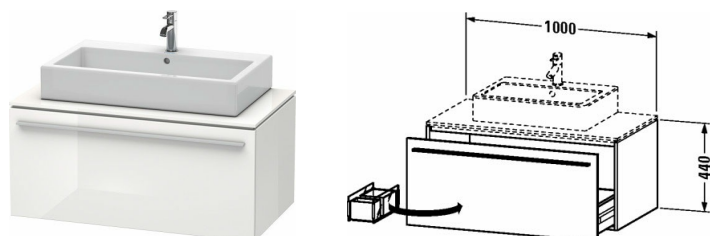

Vanity unit for console # XL6715

| < 1000 mm > |

Vanity unit for console	Dimension	Weight	Order number
1 pull-out compartment, compartment consists of glass dividers and 2 boxes (small/large)			
Colors			
M03 Jade High Gloss Lacquer M07 Concrete Grey Matt Decor M09 Light Blue Matt Decor M10 Alder Natural (Decor) M11 Cashmere Oak M12 Arktis M13 American Walnut (Real wood veneer) M14 Terra M18 White Matt M20 VSG Picto White M21 Walnut Dark Decor M22 White High Gloss (Decor) M27 Weißer Flieder Hochglanz M31 Pine Silver M38 White transparent M40 Black high gloss M43 Basalt Matt M47 Stone blue high gloss M49 Graphite Matt M51 Pine Terra M52 European Oak M53 Chestnut Dark M61 Olive brown high gloss M69 Brushed Walnut M71 Mediterranean Oak Real wood veneer M72 Brushed Dark Oak Real wood veneer M73 Tecino Cherry Tree M75 Linen M79 Natural Walnut M85 White High Gloss (Laquer) M86 Cappuccino M87 White lilac satin matt M89 Wild Pearl Natural (Decor) M90 Flannel Grey Satin Matt Lacquer M91 Taupe Decor			
Variant			
	1000 x 548 mm		XL6715
Infobox			
Console not included in delivery, please order separately, Please specify when ordering:			
Suitable products			
Vanity basin countertop basin, with overflow, with tap platform, back plane glazed, overflow clip chrome included, 600 x 430 mm	600 x 430 mm		034760
Above counter basin ground, without overflow, with tap platform, fixings included, 500 x 500 mm	500 x 500 mm		032050
Vanity basin countertop basin, with overflow, without tap platform, underneath glazed, Ø 400 mm	Ø 400 mm		031840
Vanity basin countertop basin, without overflow, without tap platform, underneath glazed, Ø 450 mm	Ø 450 mm		031845
Vanity basin countertop basin, with overflow, without tap platform, underneath glazed, Ø 470 mm	Ø 470 mm		046847