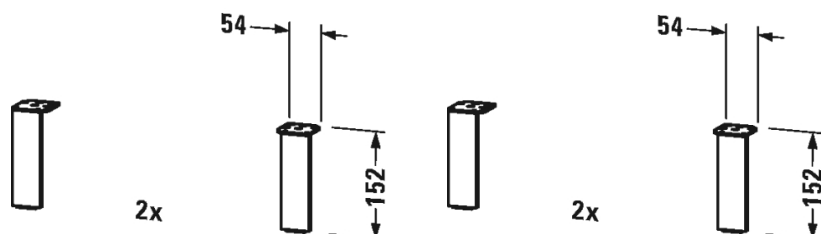

Accessories Plinth leg # UV999100000

|< 44 millimetre >|

Plinth leg	Dimension	Weight	Order number
Aluminium matt, 2 pieces			
Colors			
M00			
Variant			
	44 x 10 millimetre		UV999100000
Suitable products			
Vanity unit floor-standing 2 pull-out compartments, upper pull-out compartment including cut-out for siphon and siphon cover, for ME by Starck # 233663, 620 x 481 millimetre	620 x 481 millimetre		LC6625
Vanity unit floor-standing 2 pull-out compartments, upper pull-out compartment including cut-out for siphon and siphon cover, for ME by Starck # 233683, 820 x 481 millimetre	820 x 481 millimetre		LC6626
Vanity unit floor-standing 2 pull-out compartments, for P3 Comforts # 233265, 620 x 481 millimetre	620 x 481 millimetre		LC6600
Vanity unit floor-standing 2 pull-out compartments, upper pull-out compartment including cut-out for siphon and siphon cover, for ME by Starck # 233610, 1020 x 481 millimetre	1020 x 481 millimetre		LC6627
Vanity unit floor-standing 2 pull-out compartments, upper pull-out compartment including cut-out for siphon and siphon cover, for ME by Starck # 233612, 1220 x 481 millimetre	1220 x 481 millimetre		LC6628
Vanity unit floor-standing 2 pull-out compartments, for P3 Comforts # 233285, 233385, 233485, 820 x 481 millimetre	820 x 481 millimetre		LC6601
Vanity unit floor-standing 2 pull-out compartments, for P3 Comforts # 233210, 233310, 233410, 1020 x 481 millimetre	1020 x 481 millimetre		LC6602
Vanity unit floor-standing 2 pull-out compartments, for P3 Comforts # 233212, 233312, 233412, 1220 x 481 millimetre	1220 x 481 millimetre		LC6603
Semi-tall cabinet 1 door, 3 glass shelves with aluminium brackets, 400 x 243 millimetre	400 x 243 millimetre		LC1168 L/R
Semi-tall cabinet 1 door, 3 glass shelves with aluminium brackets, 500 x 243 millimetre	500 x 243 millimetre		LC1169 L/R
Semi-tall cabinet 1 door, 3 glass shelves with aluminium brackets, 400 x 363 millimetre	400 x 363 millimetre		LC1178 L/R