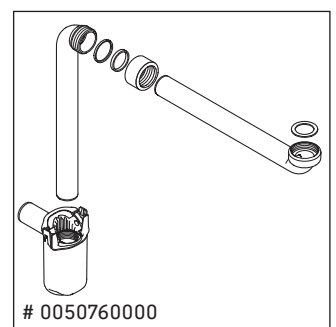

Ketho

KT 6685

Mounting instructions

Instructions for use

The bathroom furniture range complies with the standards and guidelines applicable at the time of delivery and is designed for use in bathrooms. Direct contact with water should be avoided, for example, when showering.