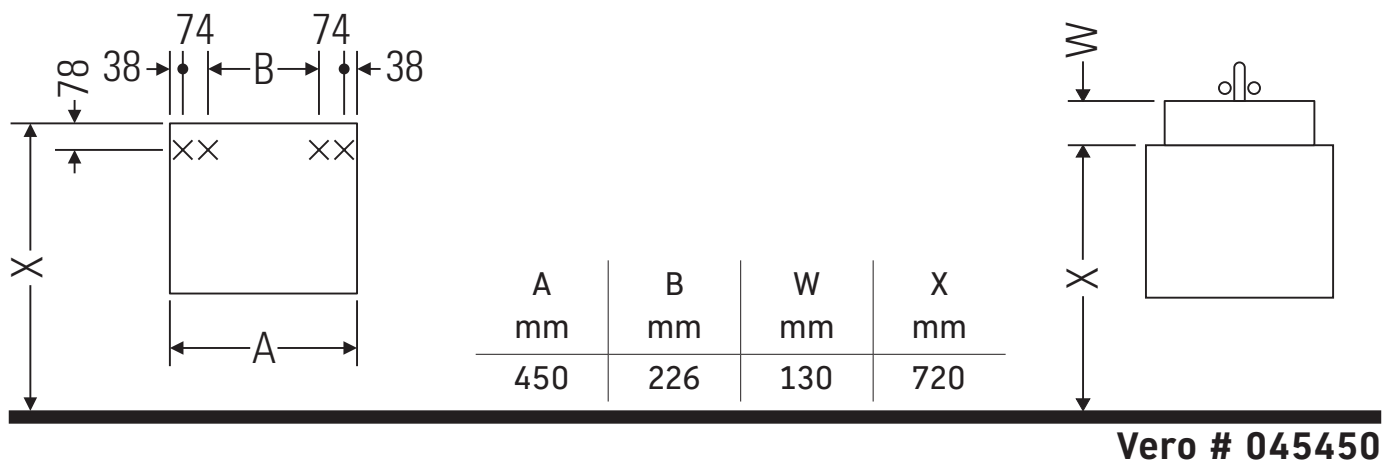

Ketho

KT 6685

Mounting instructions

Instructions for use

The bathroom furniture range complies with the standards and guidelines applicable at the time of delivery and is designed for use in bathrooms. Direct contact with water should be avoided, for example, when showering.