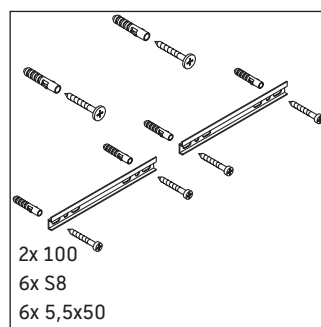

Ketho

KT 6685

Mounting instructions

Instructions for use

The bathroom furniture range complies with the standards and guidelines applicable at the time of delivery and is designed for use in bathrooms. Direct contact with water should be avoided, for example, when showering.