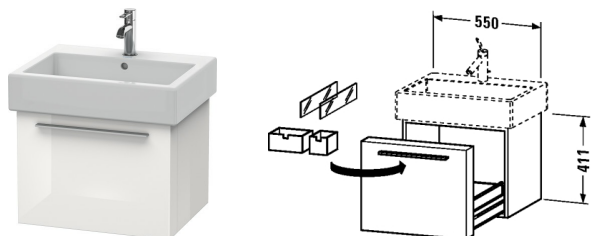

Fogo Vanity unit wall-mounted # F09554

| < 21 5/8" Inch > |

Vanity unit wall-mounted	Dimension	Weight	Order number
1 drawer including compartment, compartment consists of glass dividers and box drawers (small/large), (not ground), for Vero # 045460			
Colors			
M03 Jade High Gloss Lacquer M10 Apricot Pearl High Gloss Lacquer M12 Brushed Oak (Real wood veneer) M13 American Walnut (Real wood veneer) M14 Terra (Decor) M18 White Matt M20 VSG Picto White M22 White High Gloss (Decor) M27 White Lilac High Gloss Lacquer M31 Pine Silver (Decor) M38 Dolomiti Grey High Gloss Lacquer M40 Black High Gloss Lacquer M43 Basalt Matt (Decor) M47 Stone Blue High Gloss Lacquer M49 Graphite Matt (Decor) M51 Pine Terra (Decor) M52 European Oak (Decor) M53 Chestnut Dark (Decor) M61 Olive Brown High Gloss Lacquer M69 Brushed Walnut (Real wood veneer) M71 Mediterranean Oak (Real wood veneer) M72 Brushed Dark Oak (Real wood veneer) M73 Ticino Cherry Tree (Decor) M79 Natural Walnut (Decor) M85 White High Gloss Lacquer M86 Cappuccino High Gloss Lacquer M87 White Lilac Satin Matt Lacquer M89 Flannel Grey High Gloss Lacquer M90 Flannel Grey Satin Matt Lacquer			
Variant			
	21 5/8" x 17 1/2" / 14 1/4" Inch		F09554
Infobox			
# FO 9553, FO 9554, FO 9555 and FO 9556 available from stock: 12-Brushed Oak, 13-American Walnut, 69-Brushed Walnut, Space saving siphon # 005076 is recommended			
Suitable products			
Furniture washbasin with tap platform, hardware included, wall-mounted, 23 5/8" x 18 1/4" Inch	23 5/8" x 18 1/4" Inch		045460

All drawings contain the necessary measurements which are subject to standard tolerances. They are stated in inch & mm and are non-binding. Exact measurements, in particular for customized installation scenarios, can only be taken from the finished ceramic piece.