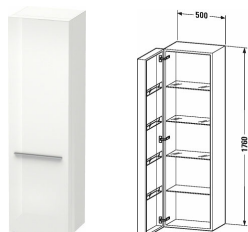

Fogo Tall cabinet # F09547 L/R

| < 500 mm > |

Tall cabinet	Dimension	Weight	Order number
3 glass shelves, 1 wooden shelf, 4 glass shelves with lip in door, width 630 mm (opened)			
Colors			
M03 Jade High Gloss Lacquer M07 Concrete Grey Matt Decor M09 Light Blue Matt Decor M10 Apricot Pearl High Gloss Lacquer M11 Cashmere Oak M12 Brushed Oak Real wood veneer M13 American Walnut Real wood veneer M14 Terra Decor M18 White Matt Decor M20 Apricot Pearl Satin Matt Lacquer M21 Walnut Dark Decor M22 White High Gloss Decor M27 White Lilac High Gloss Lacquer M31 Pine Silver Decor M38 Dolomiti Grey High Gloss Lacquer M40 Black High Gloss Lacquer M43 Basalt Matt Decor M47 Stone Blue High Gloss Lacquer M49 Graphite Matt Decor M51 Pine Terra Decor M52 European Oak Decor M53 Chestnut Dark Decor M61 Olive Brown High Gloss Lacquer M69 Brushed Walnut Real wood veneer M71 Mediterranean Oak Real wood veneer M72 Brushed Dark Oak Real wood veneer M73 Ticino Cherry Tree Decor M75 Linen Decor M79 Natural Walnut Decor M85 White High Gloss Lacquer M86 Cappuccino High Gloss Lacquer M87 White Lilac Satin Matt Lacquer M89 Flannel Grey High Gloss Lacquer M90 Flannel Grey Satin Matt Lacquer M91 Taupe Matt Decor			
Variant			
	500 x 420 mm		F09547 L/R
Infobox			
Please keep 50 mm space to the wall, In case of extension to furniture a space of 50 mm is necessary, Please specify when ordering:, - Hinges left (L) / right (R)			