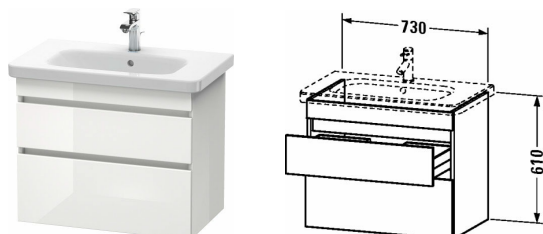

DuraStyle Vanity unit wall-mounted # DS6481

| < 730 mm > |

Vanity unit wall-mounted	Dimension	Weight	Order number
2 drawers, upper drawer including cut-out for siphon and siphon cover, for DuraStyle # 232080			
Colors			
M07 Concrete Grey Matt Decor M09 Light Blue Matt Decor M14 Terra Decor M18 White Matt Decor M21 Walnut Dark Decor M22 White High Gloss Decor M31 Pine Silver Decor M43 Basalt Matt Decor M49 Graphite Matt Decor M51 Pine Terra Decor M52 European Oak Decor M53 Chestnut Dark Decor M73 Ticino Cherry Tree Decor M75 Linen Decor M79 Natural Walnut Decor M91 Taupe Matt Decor			
Variant			
	730 x 448 mm		DS6481
Infobox			
Dividing system optional, lay-in component # UV 9845 , Furniture available Bi-Colour. Body limited to 18-White Matt or 43- Basalt Matt. Front available in all colour options., Please specify when ordering:, - Front colour, - Body colour			
Suitable products			
Dividing system Individual and retrofittable interior system with cover, Black diamond, for vanity unit, 115 x 320 mm	115 x 320 mm		UV9845
Washbasin, furniture washbasin with tap platform, underneath glazed, 800 x 480 mm	800 x 480 mm		232080

All drawings contain the necessary measurements which are subject to standard tolerances. They are stated in mm and are non-binding. Exact measurements, in particular for customised installation scenarios, can only be taken from the finished ceramic piece.