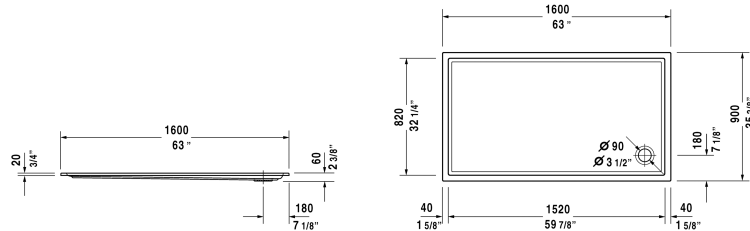

Starck Tubs/Shower trays Shower tray # 72013100000090

| < 63" Inch > |

Shower tray	Dimension	Weight	Order number
rectangle, cUPC listed, without panel, 1/4" sanitary acrylic, 2 3/8" Inch			
Colors			
00 White			
Variant			
Shower tray	63" x 35 3/8" Inch	67.3 lb	72013100000090
Infobox			
A grid drain or similar should be used in conjunction with a p-trap under the floor. A 4" grid drain is necessary for shower trays with a 3 1/2" (90 mm) outlet.			
Accessory for shower trays			
Tile flange			790112

All drawings contain the necessary measurements which are subject to standard tolerances. They are stated in inch & mm and are non-binding. Exact measurements, in particular for customized installation scenarios, can only be taken from the finished ceramic piece.