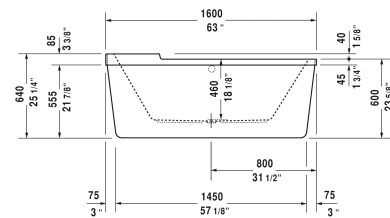

Starck Tubs/Shower trays Bathtub # 700409000000090

| < 63" Inch > |

Bathtub	Dimension	Weight	Order number
oval, freestanding, with one backrest slope, with acrylic panel and support frame, cUPC listed, sanitary acrylic			
Colors			
00 White			
Variant			
Base tub	63" x 31 1/2" Inch	101.4 lb	700409000000090
Suitable products			
Cable-driven waste and overflow for central outlet, (included), for # 700010,			790237
Drop-in drain (PVC), für alle Vorwand, Eckversionen und freistehenden Badewannen,			791281
Drop-in drain (ABS), für alle Vorwand, Eckversionen und freistehenden Badewannen,			791282

All drawings contain the necessary measurements which are subject to standard tolerances. They are stated in inch & mm and are non-binding. Exact measurements, in particular for customized installation scenarios, can only be taken from the finished ceramic piece.