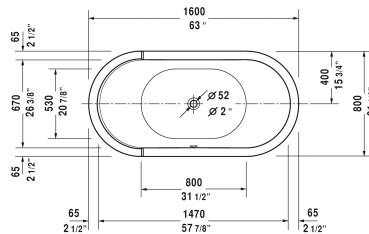

Starck Tubs/Shower trays Bathtub # 700409000000090

| < 63" Inch > |

Bathtub	Dimension	Weight	Order number
oval, freestanding, with one backrest slope, with acrylic panel and support frame, cUPC listed, sanitary acrylic			
Colors			
00 White			
Variant			
Base tub	63" x 31 1/2" Inch	101.4 lb	700409000000090
Suitable products			
Cable-driven waste and overflow for central outlet, (included), for # 700010,			790237
Drop-in drain (PVC), für alle Vorwand, Eckversionen und freistehenden Badewannen,			791281
Drop-in drain (ABS), für alle Vorwand, Eckversionen und freistehenden Badewannen,			791282

All drawings contain the necessary measurements which are subject to standard tolerances. They are stated in inch & mm and are non-binding. Exact measurements, in particular for customized installation scenarios, can only be taken from the finished ceramic piece.