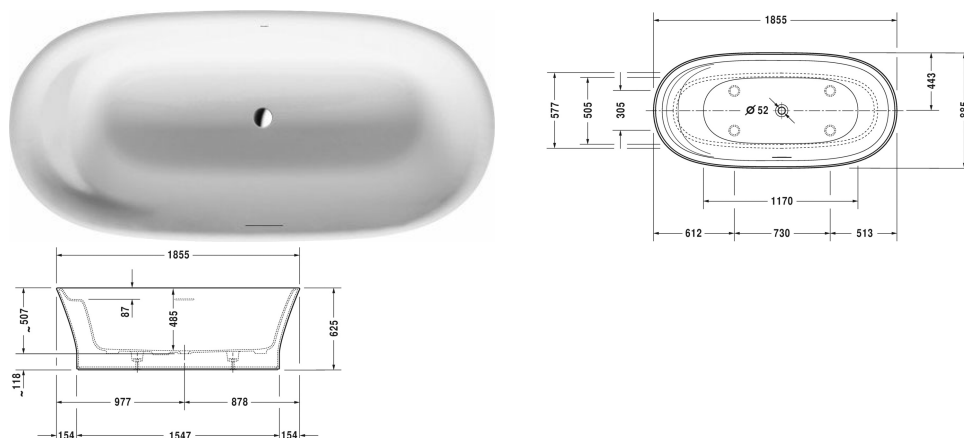

Cape Cod Bathtub # 70033000000000

|< 1855 mm >|

Bathtub	Dimension	Weight	Order number
freestanding, with seamless panel and support frame, with one backrest slope, with special waste and overflow, DuraSolid® A			
Colors			
00 White Alpin			
Variant			
Basic model	1855 x 885 mm	102.000 kilogram	70033000000000

All drawings contain the necessary measurements which are subject to standard tolerances. They are stated in mm and are non-binding. Exact measurements, in particular for customised installation scenarios, can only be taken from the finished ceramic piece.