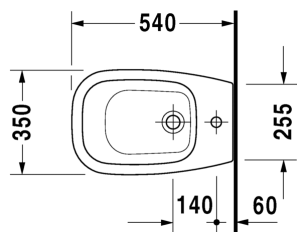

D-Code Bidet floor standing # 22381000002

| < 350 mm > |

| Bidet floor standing | Dimension | Weight | Order number |
|--|--------------|-----------------|--------------|
| with overflow, with tap platform, fixings included | | | |
| Colors | | | |
| 00 White Alpin | | | |
| Variant | | | |
| | 350 x 540 mm | 16.700 kilogram | 22381000002 |

All drawings contain the necessary measurements which are subject to standard tolerances. They are stated in mm and are non-binding. Exact measurements, in particular for customised installation scenarios, can only be taken from the finished ceramic piece.