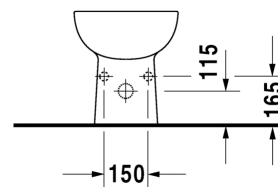

D-Code Bidet floor standing # 22381000002

| < 350 mm > |

| Bidet floor standing | Dimension | Weight | Order number |
|--|--------------|-----------------|--------------|
| with overflow, with tap platform, fixings included | | | |
| Colors | | | |
| 00 White Alpin | | | |
| Variant | | | |
| | 350 x 540 mm | 16.700 kilogram | 22381000002 |

All drawings contain the necessary measurements which are subject to standard tolerances. They are stated in mm and are non-binding. Exact measurements, in particular for customised installation scenarios, can only be taken from the finished ceramic piece.