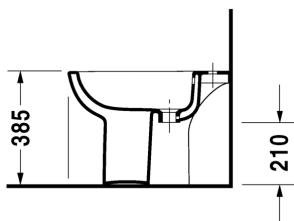

D-Code Bidet floor standing # 22381000002

| < 350 mm > |

| Bidet floor standing | Dimension | Weight | Order number |
|--|--------------|-----------------|--------------|
| with overflow, with tap platform, fixings included | | | |
| Colors | | | |
| 00 White Alpin | | | |
| Variant | | | |
| | 350 x 540 mm | 16.700 kilogram | 22381000002 |

All drawings contain the necessary measurements which are subject to standard tolerances. They are stated in mm and are non-binding. Exact measurements, in particular for customised installation scenarios, can only be taken from the finished ceramic piece.