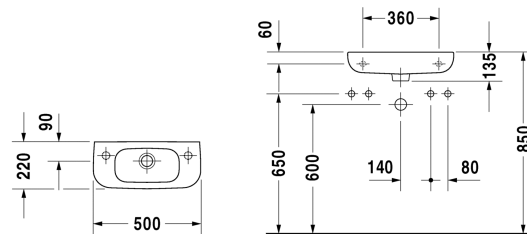

**Handrinse basin # 07065000002 / 07065000082 / 07065000092**

| < 500 mm > |

Handrinse basin	Dimension	Weight	Order number
with overflow, with tap platform, underneath glazed, 500 mm			
<b>Colors</b>			
00 White Alpin			
<b>Variant</b>			
☒ without tap hole	500 x 220 mm	7.000 kg	07065000002
● tap hole on right side	500 x 220 mm	7.000 kg	07065000082
● tap hole on left side	500 x 220 mm	7.000 kg	07065000092
<b>Infobox</b>			
Mandatory in combination with a bottle trap			

*All drawings contain the necessary measurements which are subject to standard tolerances. Exact measurements, in particular for customised installation scenarios, can only be taken from the finished ceramic piece.*