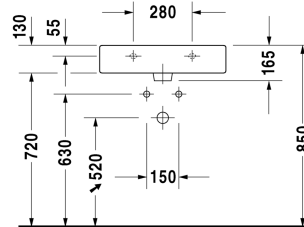

Vero Washbasin, furniture washbasin # 045460..00 /  
045460..30 / 045460..41 / 045460..44 / 045460..60 /  
045460..70

| < 600 mm > |

Washbasin, furniture washbasin	Dimension	Weight	Order number
with tap platform, underneath glazed, 600 mm			
<b>Colors</b>			
00 White Alpin 08 Black			
<b>Variant</b>			
● with overflow	600 x 470 mm	17.900 kilogram	045460..00
●●● with overflow	600 x 470 mm	17.900 kilogram	045460..30
● without overflow	600 x 470 mm	17.900 kilogram	045460..41
●●● with overflow	600 x 470 mm	17.900 kilogram	045460..44
☒ with overflow	600 x 470 mm	17.900 kilogram	045460..60
☒ without overflow	600 x 470 mm	17.900 kilogram	045460..70
Sanitary ceramics with the special WonderGliss surface finish will remain clean and attractive-looking for a long time to come. When ordering WonderGliss please add a "1" as eleventh digit to the model number.			
<b>Accessory for ceramics</b>			
Push-open waste for washbasins with overflow		0.400 kilogram	005052
Slotted waste for washbasins without overflow	75 mm	0.400 kilogram	005038
<b>Accessory</b>			
Towel rail square tube 14 mm, chrome, for washbasin # 045460, 235060	550 mm	0.500 kilogram	003037
Design Siphon		1.500 kilogram	005036

*All drawings contain the necessary measurements which are subject to standard tolerances. They are stated in mm and are non-binding. Exact measurements, in particular for customised installation scenarios, can only be taken from the finished ceramic piece.*