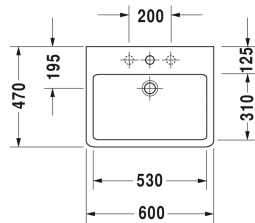

Vero Washbasin, furniture washbasin # 045460..00 /  
045460..30 / 045460..41 / 045460..44 / 045460..60 /  
045460..70

| < 600 mm > |

Washbasin, furniture washbasin	Dimension	Weight	Order number
with tap platform, underneath glazed, 600 mm			
<b>Colors</b>			
00 White Alpin 08 Black			
<b>Variant</b>			
● with overflow	600 x 470 mm	17.900 kilogram	045460..00
●●● with overflow	600 x 470 mm	17.900 kilogram	045460..30
● without overflow	600 x 470 mm	17.900 kilogram	045460..41
●●● with overflow	600 x 470 mm	17.900 kilogram	045460..44
☒ with overflow	600 x 470 mm	17.900 kilogram	045460..60
☒ without overflow	600 x 470 mm	17.900 kilogram	045460..70
Sanitary ceramics with the special WonderGliss surface finish will remain clean and attractive-looking for a long time to come. When ordering WonderGliss please add a "1" as eleventh digit to the model number.			
<b>Accessory for ceramics</b>			
Push-open waste for washbasins with overflow		0.400 kilogram	005052
Slotted waste for washbasins without overflow	75 mm	0.400 kilogram	005038
<b>Accessory</b>			
Towel rail square tube 14 mm, chrome, for washbasin # 045460, 235060	550 mm	0.500 kilogram	003037
Design Siphon		1.500 kilogram	005036