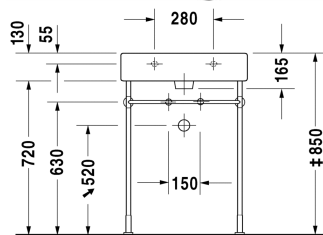

Vero Washbasin, furniture washbasin # 045460..00 /  
045460..30 / 045460..41 / 045460..44 / 045460..60 /  
045460..70

| < 600 mm > |

Washbasin, furniture washbasin	Dimension	Weight	Order number
with tap platform, underneath glazed, 600 mm			
<b>Colors</b>			
00 White Alpin 08 Black			
<b>Variant</b>			
● with overflow	600 x 470 mm	17.900 kilogram	045460..00
●●● with overflow	600 x 470 mm	17.900 kilogram	045460..30
● without overflow	600 x 470 mm	17.900 kilogram	045460..41
●●● with overflow	600 x 470 mm	17.900 kilogram	045460..44
☒ with overflow	600 x 470 mm	17.900 kilogram	045460..60
☒ without overflow	600 x 470 mm	17.900 kilogram	045460..70
Sanitary ceramics with the special WonderGliss surface finish will remain clean and attractive-looking for a long time to come. When ordering WonderGliss please add a "1" as eleventh digit to the model number.			
<b>Accessory for ceramics</b>			
Push-open waste for washbasins with overflow		0.400 kilogram	005052
Slotted waste for washbasins without overflow	75 mm	0.400 kilogram	005038
<b>Accessory</b>			
Towel rail square tube 14 mm, chrome, for washbasin # 045460, 235060	550 mm	0.500 kilogram	003037
Design Siphon		1.500 kilogram	005036

*All drawings contain the necessary measurements which are subject to standard tolerances. They are stated in mm and are non-binding. Exact measurements, in particular for customised installation scenarios, can only be taken from the finished ceramic piece.*