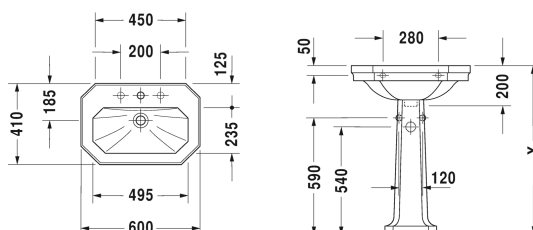

**1930 Series Washbasin # 0438600000 / 0438600030**

| &lt; 600 mm &gt; |

Washbasin	Dimension	Weight	Order number
with overflow, with tap platform, underneath glazed, 600 mm			
<b>Colors</b>			
00 White Alpin			
<b>Variant</b>			
●	600 x 410 mm	13.500 kilogram	0438600000
●●●	600 x 410 mm	13.500 kilogram	0438600030
Sanitary ceramics with the special WonderGliss surface finish will remain clean and attractive-looking for a long time to come. When ordering WonderGliss please add a "1" as eleventh digit to the model number.			
<b>Suitable products</b>			
Pedestal for washbasin # 043860, 270 x 255 mm	270 x 255 mm		085791

*All drawings contain the necessary measurements which are subject to standard tolerances. They are stated in mm and are non-binding. Exact measurements, in particular for customised installation scenarios, can only be taken from the finished piece.*