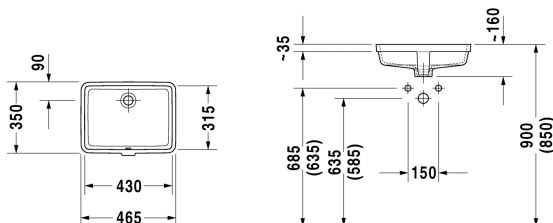

Vero Vanity basin # 0330430000

|< 430 mm >|

Vanity basin	Dimension	Weight	Order number
undercounter basin, with overflow, fixings for installation in wooden consoles included, without tap platform, 430 mm			
Colors			
00 White Alpin			
Variant			
☒	430 x 315 mm	8.200 kilogram	0330430000
Infobox			
* When using this siphon please observe outlet height from upper surface of finished floor to centre of outlet in accordance with the technical specification sheet, Measurements of undercounter models represent interior measurements			
Sanitary ceramics with the special WonderGliss surface finish will remain clean and attractive-looking for a long time to come. When ordering WonderGliss please add a "1" as eleventh digit to the model number.			
Accessory			
Design Siphon		1.500 kilogram	005036
Fixing for stone countertops, (with the exception of # 046651)		0.200 kilogram	005028

All drawings contain the necessary measurements which are subject to standard tolerances. They are stated in mm and are non-binding. Exact measurements, in particular for customised installation scenarios, can only be taken from the finished ceramic piece.