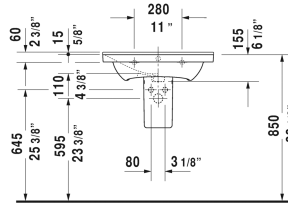

P3 Comforts Furniture washbasin # 2332650000 / 2332650030 / 2332650060

| < 25 5/8" Inch > |

Furniture washbasin	Dimension	Weight	Order number
with overflow, with tap platform, overflow clip Chrome included, hardware included, wall-mounted, 25 5/8" Inch			
Colors			
00 White			
Variant			
●	25 5/8" x 19 5/8" Inch	37.9 lb	2332650000
●●●	25 5/8" x 19 5/8" Inch	37.9 lb	2332650030
☒	25 5/8" x 19 5/8" Inch	37.9 lb	2332650060
Sanitary ceramics with the special WonderGliss surface finish will remain clean and attractive-looking for a long time to come. When ordering WonderGliss please add a "1" as eleventh digit to the model number.			
Space-saving siphon	1 1/4" Inch	0.9 lb	005076
Suitable products			
Vanity unit wall-mounted 1 pull-out compartment, for P3 Comforts # 233265, 24 3/8" x 19" Inch	24 3/8" x 19" Inch		LC6144
Vanity unit wall-mounted 2 drawers, upper drawer including cut-out for siphon and siphon cover, for P3 Comforts # 233265, 24 3/8" x 19" Inch	24 3/8" x 19" Inch		LC6244
Vanity unit floorstanding 2 pull-out compartments, for P3 Comforts # 233265, 24 3/8" x 19" Inch	24 3/8" x 19" Inch		LC6600

P3 Comforts Furniture washbasin # 2332650000 / 2332650030 / 2332650060

|< 25 5/8" Inch >|

Vanity unit floorstanding 2 pull-out compartments, plinth panel with integrated plinth leg (adjustable), for P3 Comforts # 233265, 24 3/8" x 19" Inch	24 3/8" x 19" Inch	LC6612
Siphon cover for # 233155, 233160, 233165, 233265, 233285, 233210, 233212, 233385, 233310, 233312, 233485, 233410, 233412, 6 3/4" x 11 3/4" Inch	6 3/4" x 11 3/4" Inch	085837
Pedestal for # 233155, 233160, 233165, 233265, 233285, 233210, 233212, 233385, 233310, 233312, 233485, 233410, 233412, 6 7/8" x 8 1/4" Inch	6 7/8" x 8 1/4" Inch	085836

All drawings contain the necessary measurements which are subject to standard tolerances. They are stated in inch & mm and are non-binding. Exact measurements, in particular for customized installation scenarios, can only be taken from the finished ceramic piece.