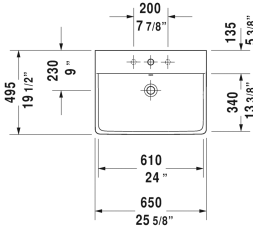

P3 Comforts Furniture washbasin # 2332650000 / 2332650030 / 2332650060

| < 25 5/8" Inch > |

Furniture washbasin	Dimension	Weight	Order number
with overflow, with tap platform, overflow clip Chrome included, hardware included, wall-mounted, 25 5/8" Inch			
Colors			
00 White			
Variant			
●	25 5/8" x 19 5/8" Inch	37.9 lb	2332650000
●●●	25 5/8" x 19 5/8" Inch	37.9 lb	2332650030
☒	25 5/8" x 19 5/8" Inch	37.9 lb	2332650060
Sanitary ceramics with the special WonderGliss surface finish will remain clean and attractive-looking for a long time to come. When ordering WonderGliss please add a "1" as eleventh digit to the model number.			
Space-saving siphon	1 1/4" Inch	0.9 lb	005076
Suitable products			
Vanity unit wall-mounted 1 pull-out compartment, for P3 Comforts # 233265, 24 3/8" x 19" Inch	24 3/8" x 19" Inch		LC6144
Vanity unit wall-mounted 2 drawers, upper drawer including cut-out for siphon and siphon cover, for P3 Comforts # 233265, 24 3/8" x 19" Inch	24 3/8" x 19" Inch		LC6244
Vanity unit floorstanding 2 pull-out compartments, for P3 Comforts # 233265, 24 3/8" x 19" Inch	24 3/8" x 19" Inch		LC6600

P3 Comforts Furniture washbasin # 2332650000 / 2332650030 / 2332650060

|< 25 5/8" Inch >|

Vanity unit floorstanding 2 pull-out compartments, plinth panel with integrated plinth leg (adjustable), for P3 Comforts # 233265, 24 3/8" x 19" Inch	24 3/8" x 19" Inch	LC6612
Siphon cover for # 233155, 233160, 233165, 233265, 233285, 233210, 233212, 233385, 233310, 233312, 233485, 233410, 233412, 6 3/4" x 11 3/4" Inch	6 3/4" x 11 3/4" Inch	085837
Pedestal for # 233155, 233160, 233165, 233265, 233285, 233210, 233212, 233385, 233310, 233312, 233485, 233410, 233412, 6 7/8" x 8 1/4" Inch	6 7/8" x 8 1/4" Inch	085836

All drawings contain the necessary measurements which are subject to standard tolerances. They are stated in inch & mm and are non-binding. Exact measurements, in particular for customized installation scenarios, can only be taken from the finished ceramic piece.