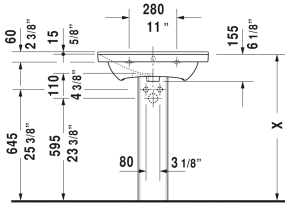

P3 Comforts Furniture washbasin # 2332650000 / 2332650030 / 2332650060

| < 25 5/8" Inch > |

Furniture washbasin	Dimension	Weight	Order number
with overflow, with tap platform, overflow clip Chrome included, hardware included, wall-mounted, 25 5/8" Inch			
Colors			
00 White			
Variant			
●	25 5/8" x 19 5/8" Inch	37.9 lb	2332650000
●●●	25 5/8" x 19 5/8" Inch	37.9 lb	2332650030
☒	25 5/8" x 19 5/8" Inch	37.9 lb	2332650060
Sanitary ceramics with the special WonderGliss surface finish will remain clean and attractive-looking for a long time to come. When ordering WonderGliss please add a "1" as eleventh digit to the model number.			
Space-saving siphon	1 1/4" Inch	0.9 lb	005076
Suitable products			
Vanity unit wall-mounted 1 pull-out compartment, for P3 Comforts # 233265, 24 3/8" x 19" Inch	24 3/8" x 19" Inch		LC6144
Vanity unit wall-mounted 2 drawers, upper drawer including cut-out for siphon and siphon cover, for P3 Comforts # 233265, 24 3/8" x 19" Inch	24 3/8" x 19" Inch		LC6244
Vanity unit floorstanding 2 pull-out compartments, for P3 Comforts # 233265, 24 3/8" x 19" Inch	24 3/8" x 19" Inch		LC6600

P3 Comforts Furniture washbasin # 2332650000 / 2332650030 / 2332650060

|< 25 5/8" Inch >|

Vanity unit floorstanding 2 pull-out compartments, plinth panel with integrated plinth leg (adjustable), for P3 Comforts # 233265, 24 3/8" x 19" Inch	24 3/8" x 19" Inch	LC6612
Siphon cover for # 233155, 233160, 233165, 233265, 233285, 233210, 233212, 233385, 233310, 233312, 233485, 233410, 233412, 6 3/4" x 11 3/4" Inch	6 3/4" x 11 3/4" Inch	085837
Pedestal for # 233155, 233160, 233165, 233265, 233285, 233210, 233212, 233385, 233310, 233312, 233485, 233410, 233412, 6 7/8" x 8 1/4" Inch	6 7/8" x 8 1/4" Inch	085836

All drawings contain the necessary measurements which are subject to standard tolerances. They are stated in inch & mm and are non-binding. Exact measurements, in particular for customized installation scenarios, can only be taken from the finished ceramic piece.