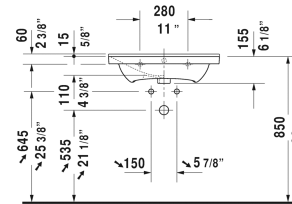

P3 Comforts Furniture washbasin # 2332650000 / 2332650030 / 2332650060

| < 25 5/8" Inch > |

Furniture washbasin	Dimension	Weight	Order number
with overflow, with tap platform, overflow clip Chrome included, hardware included, wall-mounted, 25 5/8" Inch			
Colors			
00 White			
Variant			
●	25 5/8" x 19 5/8" Inch	37.9 lb	2332650000
●●●	25 5/8" x 19 5/8" Inch	37.9 lb	2332650030
☒	25 5/8" x 19 5/8" Inch	37.9 lb	2332650060
Sanitary ceramics with the special WonderGliss surface finish will remain clean and attractive-looking for a long time to come. When ordering WonderGliss please add a "1" as eleventh digit to the model number.			
Space-saving siphon	1 1/4" Inch	0.9 lb	005076
Suitable products			
Vanity unit wall-mounted 1 pull-out compartment, for P3 Comforts # 233265, 24 3/8" x 19" Inch	24 3/8" x 19" Inch		LC6144
Vanity unit wall-mounted 2 drawers, upper drawer including cut-out for siphon and siphon cover, for P3 Comforts # 233265, 24 3/8" x 19" Inch	24 3/8" x 19" Inch		LC6244
Vanity unit floorstanding 2 pull-out compartments, for P3 Comforts # 233265, 24 3/8" x 19" Inch	24 3/8" x 19" Inch		LC6600

P3 Comforts Furniture washbasin # 2332650000 / 2332650030 / 2332650060

|< 25 5/8" Inch >|

Vanity unit floorstanding 2 pull-out compartments, plinth panel with integrated plinth leg (adjustable), for P3 Comforts # 233265, 24 3/8" x 19" Inch	24 3/8" x 19" Inch	LC6612
Siphon cover for # 233155, 233160, 233165, 233265, 233285, 233210, 233212, 233385, 233310, 233312, 233485, 233410, 233412, 6 3/4" x 11 3/4" Inch	6 3/4" x 11 3/4" Inch	085837
Pedestal for # 233155, 233160, 233165, 233265, 233285, 233210, 233212, 233385, 233310, 233312, 233485, 233410, 233412, 6 7/8" x 8 1/4" Inch	6 7/8" x 8 1/4" Inch	085836

All drawings contain the necessary measurements which are subject to standard tolerances. They are stated in inch & mm and are non-binding. Exact measurements, in particular for customized installation scenarios, can only be taken from the finished ceramic piece.