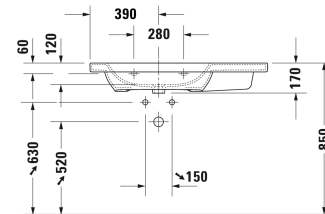

DuraStyle Washbasin, furniture washbasin asymmetric #
 2325100000 / 2325100030 / 2325100041 / 2325100044 /
 2325100060

|< 1000 mm >|

6397 DuraStyle

Washbasin, furniture washbasin asymmetric	Dimension	Weight	Order number
with tap platform, bowl on left side, 1000 mm			
Colors			
00 White Alpin			
Variant			
● with overflow	1000 x 480 mm	28.700 kilogram	2325100000
●●● with overflow	1000 x 480 mm	28.700 kilogram	2325100030
● without overflow	1000 x 480 mm	28.700 kilogram	2325100041
●●● without overflow	1000 x 480 mm	28.700 kilogram	2325100044
☒ with overflow	1000 x 480 mm	28.700 kilogram	2325100060
Sanitary ceramics with the special WonderGliss surface finish will remain clean and attractive-looking for a long time to come. When ordering WonderGliss please add a "1" as eleventh digit to the model number.			
Accessory for ceramics			
Slotted waste for washbasins without overflow	75 mm	0.400 kilogram	005038
Push-open waste for washbasins with overflow		0.400 kilogram	005052
Accessory			
Towel rail square tube 14 mm, chrome, for washbasin # 232010, 232510, 232610	931 mm	0.700 kilogram	003107
Suitable products			

DuraStyle Washbasin, furniture washbasin asymmetric #
2325100000 / 2325100030 / 2325100041 / 2325100044 /
2325100060

|< 1000 mm >|

Vanity unit wall-mounted 1 pull-out compartment, Shelf
element laterally, for DuraStyle # 232510 basin left, 930 x 448 930 x 448 mm
mm

DS6397

*All drawings contain the necessary measurements which are subject to standard tolerances. They are stated in mm and are non-binding.
Exact measurements, in particular for customised installation scenarios, can only be taken from the finished ceramic piece.*