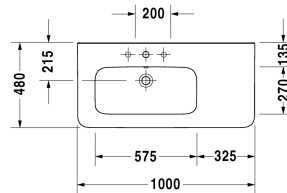

DuraStyle Washbasin, furniture washbasin asymmetric #
 2325100000 / 2325100030 / 2325100041 / 2325100044 /
 2325100060

|< 1000 mm >|

6397 DuraStyle

Washbasin, furniture washbasin asymmetric	Dimension	Weight	Order number
with tap platform, bowl on left side, 1000 mm			
Colors			
00 White Alpin			
Variant			
● with overflow	1000 x 480 mm	28.700 kilogram	2325100000
●●● with overflow	1000 x 480 mm	28.700 kilogram	2325100030
● without overflow	1000 x 480 mm	28.700 kilogram	2325100041
●●● without overflow	1000 x 480 mm	28.700 kilogram	2325100044
☒ with overflow	1000 x 480 mm	28.700 kilogram	2325100060
Sanitary ceramics with the special WonderGliss surface finish will remain clean and attractive-looking for a long time to come. When ordering WonderGliss please add a "1" as eleventh digit to the model number.			
Accessory for ceramics			
Slotted waste for washbasins without overflow	75 mm	0.400 kilogram	005038
Push-open waste for washbasins with overflow		0.400 kilogram	005052
Accessory			
Towel rail square tube 14 mm, chrome, for washbasin # 232010, 232510, 232610	931 mm	0.700 kilogram	003107
Suitable products			

DuraStyle Washbasin, furniture washbasin asymmetric #
2325100000 / 2325100030 / 2325100041 / 2325100044 /
2325100060

|< 1000 mm >|

Vanity unit wall-mounted 1 pull-out compartment, Shelf
element laterally, for DuraStyle # 232510 basin left, 930 x 448 930 x 448 mm
mm

DS6397

*All drawings contain the necessary measurements which are subject to standard tolerances. They are stated in mm and are non-binding.
Exact measurements, in particular for customised installation scenarios, can only be taken from the finished ceramic piece.*