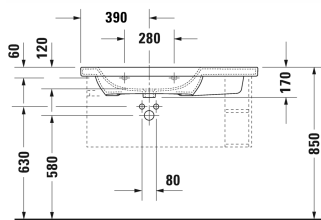

DuraStyle Washbasin, furniture washbasin asymmetric #
 2325100000 / 2325100030 / 2325100041 / 2325100044 /
 2325100060

|< 1000 mm >|

6397 DuraStyle

Washbasin, furniture washbasin asymmetric	Dimension	Weight	Order number
with tap platform, bowl on left side, 1000 mm			
Colors			
00 White Alpin			
Variant			
● with overflow	1000 x 480 mm	28.700 kilogram	2325100000
●●● with overflow	1000 x 480 mm	28.700 kilogram	2325100030
● without overflow	1000 x 480 mm	28.700 kilogram	2325100041
●●● without overflow	1000 x 480 mm	28.700 kilogram	2325100044
☒ with overflow	1000 x 480 mm	28.700 kilogram	2325100060
Sanitary ceramics with the special WonderGliss surface finish will remain clean and attractive-looking for a long time to come. When ordering WonderGliss please add a "1" as eleventh digit to the model number.			
Accessory for ceramics			
Slotted waste for washbasins without overflow	75 mm	0.400 kilogram	005038
Push-open waste for washbasins with overflow		0.400 kilogram	005052
Accessory			
Towel rail square tube 14 mm, chrome, for washbasin # 232010, 232510, 232610	931 mm	0.700 kilogram	003107
Suitable products			

DuraStyle Washbasin, furniture washbasin asymmetric #
2325100000 / 2325100030 / 2325100041 / 2325100044 /
2325100060

|< 1000 mm >|

Vanity unit wall-mounted 1 pull-out compartment, Shelf
element laterally, for DuraStyle # 232510 basin left, 930 x 448 930 x 448 mm
mm

DS6397

*All drawings contain the necessary measurements which are subject to standard tolerances. They are stated in mm and are non-binding.
Exact measurements, in particular for customised installation scenarios, can only be taken from the finished ceramic piece.*