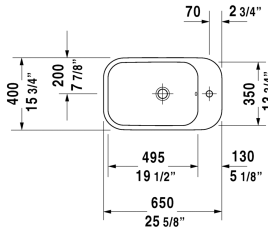

## Happy D.2 Above-counter basin ♿ # 2317650000

< 25 5/8" Inch >

Above-counter basin	Dimension	Weight	Order number
ground, with overflow, with faucet deck, overflow clip Chrome included, hardware included, reversible, 25 5/8" Inch			
<b>Colors</b>			
00 White			
<b>Variant</b>			
●	25 5/8" x 15 3/4" Inch	40.8 lb	2317650000
Sanitary ceramics with the special WonderGliss surface finish will remain clean and attractive-looking for a long time to come. When ordering WonderGliss please add a "1" as eleventh digit to the model number.			
<b>Suitable products</b>			
Vanity unit wall-mounted 1 pull-out compartment, countertop including one cut-out, for 1 above-counter basin central, 31 1/2" x 21 5/8" Inch	31 1/2" x 21 5/8" Inch		KT6694
Vanity unit wall-mounted 1 pull-out compartment, countertop including one cut-out, for 1 above-counter basin central, 39 3/8" x 21 5/8" Inch	39 3/8" x 21 5/8" Inch		KT6695
Vanity unit wall-mounted 1 pull-out compartment, countertop including one cut-out, for 1 above-counter basin central, 47 1/4" x 21 5/8" Inch	47 1/4" x 21 5/8" Inch		KT6696
Vanity unit wall-mounted 2 pull-out compartments, 1 countertop with one cut-out or two cut-outs, for 1 or 2 above-counter basins, 55 1/8" x 21 5/8" Inch	55 1/8" x 21 5/8" Inch		KT6697 B/L/R
Vanity unit wall-mounted 2 drawers, upper drawer including cut-out for siphon and siphon cover, countertop including one cut-out, for 1 above-counter basin central, 31 1/2" x 21 5/8" Inch	31 1/2" x 21 5/8" Inch		KT6654
Vanity unit wall-mounted 2 drawers, upper drawer including cut-out for siphon and siphon cover, countertop including one cut-out, for 1 above-counter basin central, 39 3/8" x 21 5/8" Inch	39 3/8" x 21 5/8" Inch		KT6655

*All drawings contain the necessary measurements which are subject to standard tolerances. They are stated in inch & mm and are non-binding. Exact measurements, in particular for customized installation scenarios, can only be taken from the finished ceramic piece.*