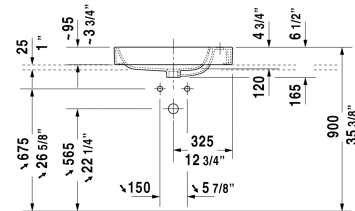

## Happy D.2 Above-counter basin ♿ # 2317650000

< 25 5/8" Inch >

Above-counter basin	Dimension	Weight	Order number
ground, with overflow, with faucet deck, overflow clip Chrome included, hardware included, reversible, 25 5/8" Inch			
<b>Colors</b>			
00 White			
<b>Variant</b>			
●	25 5/8" x 15 3/4" Inch	40.8 lb	2317650000
Sanitary ceramics with the special WonderGliss surface finish will remain clean and attractive-looking for a long time to come. When ordering WonderGliss please add a "1" as eleventh digit to the model number.			
<b>Suitable products</b>			
Vanity unit wall-mounted 1 pull-out compartment, countertop including one cut-out, for 1 above-counter basin central, 31 1/2" x 21 5/8" Inch	31 1/2" x 21 5/8" Inch		KT6694
Vanity unit wall-mounted 1 pull-out compartment, countertop including one cut-out, for 1 above-counter basin central, 39 3/8" x 21 5/8" Inch	39 3/8" x 21 5/8" Inch		KT6695
Vanity unit wall-mounted 1 pull-out compartment, countertop including one cut-out, for 1 above-counter basin central, 47 1/4" x 21 5/8" Inch	47 1/4" x 21 5/8" Inch		KT6696
Vanity unit wall-mounted 2 pull-out compartments, 1 countertop with one cut-out or two cut-outs, for 1 or 2 above-counter basins, 55 1/8" x 21 5/8" Inch	55 1/8" x 21 5/8" Inch		KT6697 B/L/R
Vanity unit wall-mounted 2 drawers, upper drawer including cut-out for siphon and siphon cover, countertop including one cut-out, for 1 above-counter basin central, 31 1/2" x 21 5/8" Inch	31 1/2" x 21 5/8" Inch		KT6654
Vanity unit wall-mounted 2 drawers, upper drawer including cut-out for siphon and siphon cover, countertop including one cut-out, for 1 above-counter basin central, 39 3/8" x 21 5/8" Inch	39 3/8" x 21 5/8" Inch		KT6655

*All drawings contain the necessary measurements which are subject to standard tolerances. They are stated in inch & mm and are non-binding. Exact measurements, in particular for customized installation scenarios, can only be taken from the finished ceramic piece.*