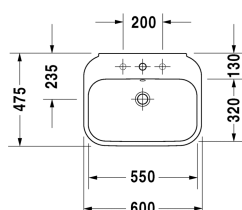

Happy D.2 Washbasin # 2316600000 / 2316600030 / 2316600060

| < 600 mm > |

Washbasin	Dimension	Weight	Order number
with overflow, with tap platform, overflow clip chrome included, underneath glazed, 600 mm			
Colors			
00 White Alpin			
Variant			
●	600 x 475 mm	19.500 kilogram	2316600000
● ● ●	600 x 475 mm	19.500 kilogram	2316600030
☒	600 x 475 mm	19.500 kilogram	2316600060
Sanitary ceramics with the special WonderGliss surface finish will remain clean and attractive-looking for a long time to come. When ordering WonderGliss please add a "1" as eleventh digit to the model number.			
Accessory			
Design Siphon		1.500 kilogram	005036
Suitable products			
Siphon cover for # 231680, 231665, 231660, 210 x 310 mm	210 x 310 mm		085828
Pedestal for # 231680, 231665, 231660,			085827

All drawings contain the necessary measurements which are subject to standard tolerances. They are stated in mm and are non-binding. Exact measurements, in particular for customised installation scenarios, can only be taken from the finished ceramic piece.