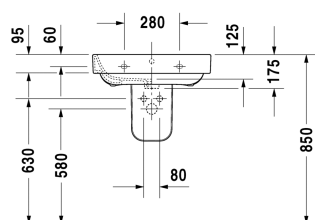

Happy D.2 Washbasin # 2316600000 / 2316600030 / 2316600060

| < 600 mm > |

Washbasin	Dimension	Weight	Order number
with overflow, with tap platform, overflow clip chrome included, underneath glazed, 600 mm			
Colors			
00 White Alpin			
Variant			
●	600 x 475 mm	19.500 kilogram	2316600000
● ● ●	600 x 475 mm	19.500 kilogram	2316600030
☒	600 x 475 mm	19.500 kilogram	2316600060
Sanitary ceramics with the special WonderGliss surface finish will remain clean and attractive-looking for a long time to come. When ordering WonderGliss please add a "1" as eleventh digit to the model number.			
Accessory			
Design Siphon		1.500 kilogram	005036
Suitable products			
Siphon cover for # 231680, 231665, 231660, 210 x 310 mm	210 x 310 mm		085828
Pedestal for # 231680, 231665, 231660,			085827

All drawings contain the necessary measurements which are subject to standard tolerances. They are stated in mm and are non-binding. Exact measurements, in particular for customised installation scenarios, can only be taken from the finished ceramic piece.