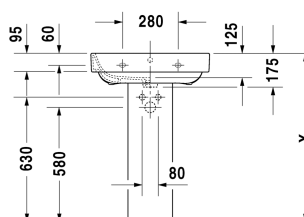

Happy D.2 Washbasin # 2316600000 / 2316600030 / 2316600060

| < 600 mm > |

Washbasin	Dimension	Weight	Order number
with overflow, with tap platform, overflow clip chrome included, underneath glazed, 600 mm			
Colors			
00 White Alpin			
Variant			
●	600 x 475 mm	19.500 kilogram	2316600000
● ● ●	600 x 475 mm	19.500 kilogram	2316600030
☒	600 x 475 mm	19.500 kilogram	2316600060
Sanitary ceramics with the special WonderGliss surface finish will remain clean and attractive-looking for a long time to come. When ordering WonderGliss please add a "1" as eleventh digit to the model number.			
Accessory			
Design Siphon		1.500 kilogram	005036
Suitable products			
Siphon cover for # 231680, 231665, 231660, 210 x 310 mm	210 x 310 mm		085828
Pedestal for # 231680, 231665, 231660,			085827

All drawings contain the necessary measurements which are subject to standard tolerances. They are stated in mm and are non-binding. Exact measurements, in particular for customised installation scenarios, can only be taken from the finished ceramic piece.