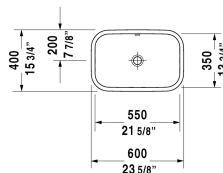

Happy D.2 Washbowl # 2314600000

< 23 5/8" Inch >

| Washbowl | Dimension | Weight | Order number |
|--|------------------------|--------|--------------|
| ground, with overflow, without tap platform, hardware included, overflow clip Chrome included, 23 5/8" Inch | | | |
| Colors | | | |
| 00 White | | | |
| Variant | | | |
| ☒ | 23 5/8" x 15 3/4" Inch | 30 lb | 2314600000 |
| Sanitary ceramics with the special WonderGliss surface finish will remain clean and attractive-looking for a long time to come. When ordering WonderGliss please add a "1" as eleventh digit to the model number. | | | |
| Suitable products | | | |
| Vanity unit wall-mounted 1 pull-out compartment, countertop including one cut-out, for 1 above-counter basin central, 31 1/2" x 21 5/8" Inch | 31 1/2" x 21 5/8" Inch | | KT6694 |
| Vanity unit wall-mounted 1 pull-out compartment, countertop including one cut-out, for 1 above-counter basin central, 39 3/8" x 21 5/8" Inch | 39 3/8" x 21 5/8" Inch | | KT6695 |
| Vanity unit wall-mounted 1 pull-out compartment, countertop including one cut-out, for 1 above-counter basin central, 47 1/4" x 21 5/8" Inch | 47 1/4" x 21 5/8" Inch | | KT6696 |
| Vanity unit wall-mounted 2 pull-out compartments, 1 countertop with one cut-out or two cut-outs, for 1 or 2 above-counter basins, 55 1/8" x 21 5/8" Inch | 55 1/8" x 21 5/8" Inch | | KT6697 B/L/R |
| Vanity unit wall-mounted 2 drawers, upper drawer including cut-out for siphon and siphon cover, countertop including one cut-out, for 1 above-counter basin central, 31 1/2" x 21 5/8" Inch | 31 1/2" x 21 5/8" Inch | | KT6654 |