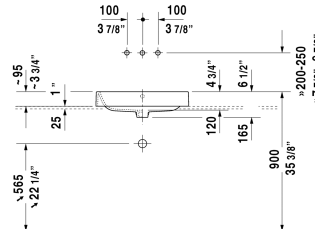

Happy D.2 Washbowl # 2314600000

< 23 5/8" Inch >

| Washbowl | Dimension | Weight | Order number |
|--|------------------------|--------|--------------|
| ground, with overflow, without tap platform, hardware included, overflow clip Chrome included, 23 5/8" Inch | | | |
| Colors | | | |
| 00 White | | | |
| Variant | | | |
| ☒ | 23 5/8" x 15 3/4" Inch | 30 lb | 2314600000 |
| Sanitary ceramics with the special WonderGliss surface finish will remain clean and attractive-looking for a long time to come. When ordering WonderGliss please add a "1" as eleventh digit to the model number. | | | |
| Suitable products | | | |
| Vanity unit wall-mounted 1 pull-out compartment, countertop including one cut-out, for 1 above-counter basin central, 31 1/2" x 21 5/8" Inch | 31 1/2" x 21 5/8" Inch | | KT6694 |
| Vanity unit wall-mounted 1 pull-out compartment, countertop including one cut-out, for 1 above-counter basin central, 39 3/8" x 21 5/8" Inch | 39 3/8" x 21 5/8" Inch | | KT6695 |
| Vanity unit wall-mounted 1 pull-out compartment, countertop including one cut-out, for 1 above-counter basin central, 47 1/4" x 21 5/8" Inch | 47 1/4" x 21 5/8" Inch | | KT6696 |
| Vanity unit wall-mounted 2 pull-out compartments, 1 countertop with one cut-out or two cut-outs, for 1 or 2 above-counter basins, 55 1/8" x 21 5/8" Inch | 55 1/8" x 21 5/8" Inch | | KT6697 B/L/R |
| Vanity unit wall-mounted 2 drawers, upper drawer including cut-out for siphon and siphon cover, countertop including one cut-out, for 1 above-counter basin central, 31 1/2" x 21 5/8" Inch | 31 1/2" x 21 5/8" Inch | | KT6654 |

All drawings contain the necessary measurements which are subject to standard tolerances. They are stated in inch & mm and are non-binding. Exact measurements, in particular for customized installation scenarios, can only be taken from the finished ceramic piece.