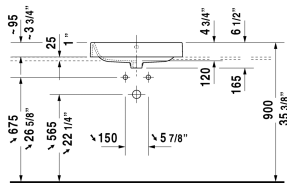

Happy D.2 Washbowl # 2314600000

< 23 5/8" Inch >

| Washbowl | Dimension | Weight | Order number |
|--|------------------------|--------|--------------|
| ground, with overflow, without tap platform, hardware included, overflow clip Chrome included, 23 5/8" Inch | | | |
| Colors | | | |
| 00 White | | | |
| Variant | | | |
| ☒ | 23 5/8" x 15 3/4" Inch | 30 lb | 2314600000 |
| Sanitary ceramics with the special WonderGliss surface finish will remain clean and attractive-looking for a long time to come. When ordering WonderGliss please add a "1" as eleventh digit to the model number. | | | |
| Suitable products | | | |
| Vanity unit wall-mounted 1 pull-out compartment, countertop including one cut-out, for 1 above-counter basin central, 31 1/2" x 21 5/8" Inch | 31 1/2" x 21 5/8" Inch | | KT6694 |
| Vanity unit wall-mounted 1 pull-out compartment, countertop including one cut-out, for 1 above-counter basin central, 39 3/8" x 21 5/8" Inch | 39 3/8" x 21 5/8" Inch | | KT6695 |
| Vanity unit wall-mounted 1 pull-out compartment, countertop including one cut-out, for 1 above-counter basin central, 47 1/4" x 21 5/8" Inch | 47 1/4" x 21 5/8" Inch | | KT6696 |
| Vanity unit wall-mounted 2 pull-out compartments, 1 countertop with one cut-out or two cut-outs, for 1 or 2 above-counter basins, 55 1/8" x 21 5/8" Inch | 55 1/8" x 21 5/8" Inch | | KT6697 B/L/R |
| Vanity unit wall-mounted 2 drawers, upper drawer including cut-out for siphon and siphon cover, countertop including one cut-out, for 1 above-counter basin central, 31 1/2" x 21 5/8" Inch | 31 1/2" x 21 5/8" Inch | | KT6654 |