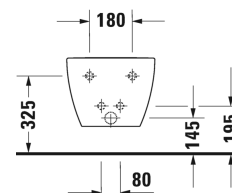

Happy D.2 Bidet wall mounted # 2258150000

| < 355 mm > |

Bidet wall mounted	Dimension	Weight	Order number
with overflow, with tap platform, overflow clip chrome included, Durafix included			
Colors			
00 White Alpin			
Variant			
	355 x 540 mm	18.600 kilogram	2258150000
Infobox			
Durafix for invisible fixation is included in delivery			
Sanitary ceramics with the special WonderGliss surface finish will remain clean and attractive-looking for a long time to come. When ordering WonderGliss please add a "1" as eleventh digit to the model number.			
Accessory			
Siphon for bidet with extended outlet pipe	1 1/4" mm	0.600 kilogram	005027
Fixing for wall mounted bidet and wall mounted toilet	Ø 12 x 180 mm	0.200 kilogram	006500

All drawings contain the necessary measurements which are subject to standard tolerances. They are stated in mm and are non-binding. Exact measurements, in particular for customised installation scenarios, can only be taken from the finished ceramic piece.