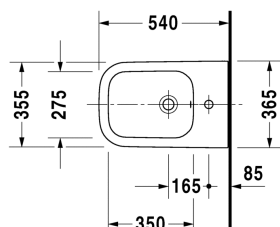

Happy D.2 Bidet wall mounted # 2258150000

| < 355 mm > |

Bidet wall mounted	Dimension	Weight	Order number
with overflow, with tap platform, overflow clip chrome included, Durafix included			
Colors			
00 White Alpin			
Variant			
	355 x 540 mm	18.600 kilogram	2258150000
Infobox			
Durafix for invisible fixation is included in delivery			
Sanitary ceramics with the special WonderGliss surface finish will remain clean and attractive-looking for a long time to come. When ordering WonderGliss please add a "1" as eleventh digit to the model number.			
Accessory			
Siphon for bidet with extended outlet pipe	1 1/4" mm	0.600 kilogram	005027
Fixing for wall mounted bidet and wall mounted toilet	Ø 12 x 180 mm	0.200 kilogram	006500

All drawings contain the necessary measurements which are subject to standard tolerances. They are stated in mm and are non-binding. Exact measurements, in particular for customised installation scenarios, can only be taken from the finished ceramic piece.