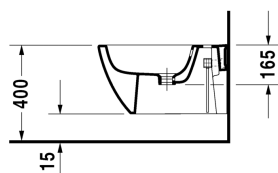

Happy D.2 Bidet wall mounted # 2258150000

| < 355 mm > |

Bidet wall mounted	Dimension	Weight	Order number
with overflow, with tap platform, overflow clip chrome included, Durafix included			
Colors			
00 White Alpin			
Variant			
	355 x 540 mm	18.600 kilogram	2258150000
Infobox			
Durafix for invisible fixation is included in delivery			
Sanitary ceramics with the special WonderGliss surface finish will remain clean and attractive-looking for a long time to come. When ordering WonderGliss please add a "1" as eleventh digit to the model number.			
Accessory			
Siphon for bidet with extended outlet pipe	1 1/4" mm	0.600 kilogram	005027
Fixing for wall mounted bidet and wall mounted toilet	Ø 12 x 180 mm	0.200 kilogram	006500

All drawings contain the necessary measurements which are subject to standard tolerances. They are stated in mm and are non-binding. Exact measurements, in particular for customised installation scenarios, can only be taken from the finished ceramic piece.