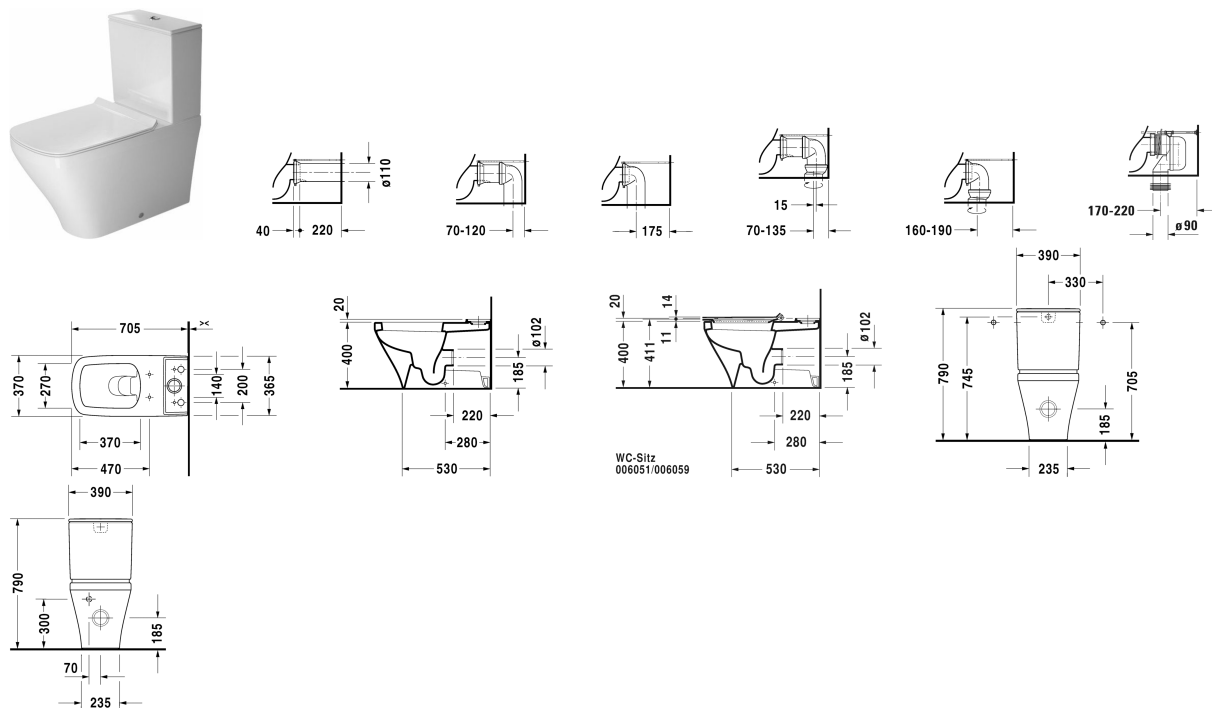

DuraStyle Toilet close-coupled # 215609..00

| < 370 mm > |

Toilet close-coupled	Dimension	Weight	Order number
(without cistern), washdown model, Outlet for Vario connector set, for horizontal and vertical outlet, length adjustable from 70 - 190 mm, and vario connecting bend, vertical outlet from 170 - 220 mm, fixings included, EWL class 1			
Colors			
00 White Alpin 20 HygieneGlaze (an antibacterial ceramic glaze that provides almost indefinite effectiveness)			
Variant			
◆ 4,5 l	370 x 700 mm	41.300 kilogram	215609..00
Sanitary ceramics with the special WonderGliss surface finish will remain clean and attractive-looking for a long time to come. When ordering WonderGliss please add a "1" as eleventh digit to the model number.			
Accessory			
Vario connecting bend for vertical outlet	Ø 100 mm	0.700 kilogram	899025
Vario connector set incl. excenter	Ø 110 mm	1.500 kilogram	001422
Suitable products			

DuraStyle Toilet close-coupled # 215609..00

|< 370 mm >|

Toilet seat and cover removable, elongated, hinges stainless steel, without soft closure,		006051
Toilet seat and cover removable, elongated, hinges stainless steel, with soft closure,		006059
Cistern with Dual Flush mechanism, chrome, for side supply, 390 x 170 mm	390 x 170 mm	093500
Cistern with Dual Flush mechanism, chrome, for bottom left supply, 390 x 170 mm	390 x 170 mm	093510

All drawings contain the necessary measurements which are subject to standard tolerances. They are stated in mm and are non-binding. Exact measurements, in particular for customised installation scenarios, can only be taken from the finished ceramic piece.