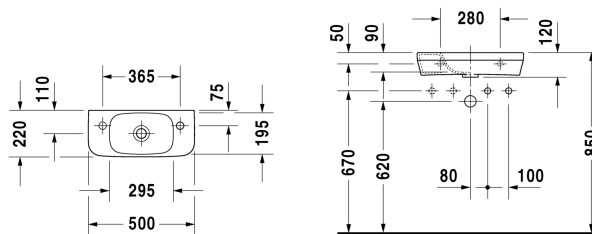

**DuraStyle Handrinse basin # 0713500000 / 0713500008 / 0713500009**

| < 500 mm > |

Handrinse basin	Dimension	Weight	Order number
without overflow, with tap platform, underneath glazed, 500 mm			
<b>Colors</b>			
00 White Alpin			
<b>Variant</b>			
☒ without tap hole	500 x 220 mm	7.500 kilogram	0713500000
● tap hole on right side	500 x 220 mm	7.500 kilogram	0713500008
● tap hole on left side	500 x 220 mm	7.500 kilogram	0713500009
Sanitary ceramics with the special WonderGliss surface finish will remain clean and attractive-looking for a long time to come. When ordering WonderGliss please add a "1" as eleventh digit to the model number.			
<b>Accessory</b>			
Slotted waste for washbasins without overflow	50 mm	0.300 kilogram	005024

*All drawings contain the necessary measurements which are subject to standard tolerances. They are stated in mm and are non-binding. Exact measurements, in particular for customised installation scenarios, can only be taken from the finished ceramic piece.*