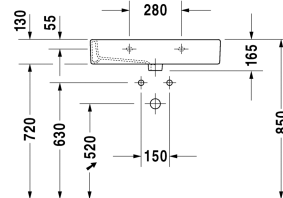

Vero Washbasin ground # 045470..25 / 045470..27 / 045470..28 / 045470..71 / 045470..73 / 045470..79

| < 700 mm > |

Washbasin ground	Dimension	Weight	Order number
with tap platform, fixings included, 700 mm			
Colors			
00 White Alpin 08 Black			
Variant			
●●● with overflow	700 x 470 mm	20.900 kilogram	045470..25
● with overflow	700 x 470 mm	20.900 kilogram	045470..27
☒ with overflow	700 x 470 mm	20.900 kilogram	045470..28
● without overflow	700 x 470 mm	20.900 kilogram	045470..71
●●● without overflow	700 x 470 mm	20.900 kilogram	045470..73
☒ without overflow	700 x 470 mm	20.900 kilogram	045470..79
Sanitary ceramics with the special WonderGliss surface finish will remain clean and attractive-looking for a long time to come. When ordering WonderGliss please add a "1" as eleventh digit to the model number.			
Accessory for ceramics			
Push-open waste for washbasins with overflow		0.400 kilogram	005052
Slotted waste for washbasins without overflow	75 mm	0.400 kilogram	005038
Accessory			
Design Siphon		1.500 kilogram	005036
Suitable products			

|< 700 mm >|

Exact measurements, in particular for customised installation scenarios, can only be taken from the finished ceramic piece.