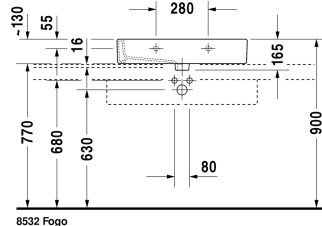

Vero Washbasin ground # 045470..25 / 045470..27 / 045470..28 / 045470..71 / 045470..73 / 045470..79

| < 700 mm > |

Washbasin ground	Dimension	Weight	Order number
with tap platform, fixings included, 700 mm			
Colors			
00 White Alpin 08 Black			
Variant			
●●● with overflow	700 x 470 mm	20.900 kilogram	045470..25
● with overflow	700 x 470 mm	20.900 kilogram	045470..27
☒ with overflow	700 x 470 mm	20.900 kilogram	045470..28
● without overflow	700 x 470 mm	20.900 kilogram	045470..71
●●● without overflow	700 x 470 mm	20.900 kilogram	045470..73
☒ without overflow	700 x 470 mm	20.900 kilogram	045470..79
Sanitary ceramics with the special WonderGliss surface finish will remain clean and attractive-looking for a long time to come. When ordering WonderGliss please add a "1" as eleventh digit to the model number.			
Accessory for ceramics			
Push-open waste for washbasins with overflow		0.400 kilogram	005052
Slotted waste for washbasins without overflow	75 mm	0.400 kilogram	005038
Accessory			
Design Siphon		1.500 kilogram	005036
Suitable products			

|< 700 mm >|

Exact measurements, in particular for customised installation scenarios, can only be taken from the finished ceramic piece.