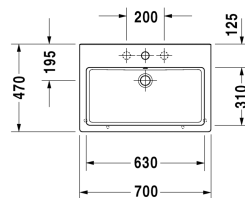

Vero Washbasin ground # 045470..25 / 045470..27 / 045470..28 / 045470..71 / 045470..73 / 045470..79

| < 700 mm > |

Washbasin ground	Dimension	Weight	Order number
with tap platform, fixings included, 700 mm			
Colors			
00 White Alpin 08 Black			
Variant			
●●● with overflow	700 x 470 mm	20.900 kilogram	045470..25
● with overflow	700 x 470 mm	20.900 kilogram	045470..27
☒ with overflow	700 x 470 mm	20.900 kilogram	045470..28
● without overflow	700 x 470 mm	20.900 kilogram	045470..71
●●● without overflow	700 x 470 mm	20.900 kilogram	045470..73
☒ without overflow	700 x 470 mm	20.900 kilogram	045470..79
Sanitary ceramics with the special WonderGliss surface finish will remain clean and attractive-looking for a long time to come. When ordering WonderGliss please add a "1" as eleventh digit to the model number.			
Accessory for ceramics			
Push-open waste for washbasins with overflow		0.400 kilogram	005052
Slotted waste for washbasins without overflow	75 mm	0.400 kilogram	005038
Accessory			
Design Siphon		1.500 kilogram	005036
Suitable products			