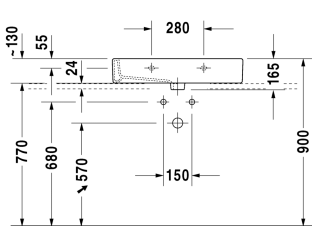

Vero Washbasin ground # 045470..25 / 045470..27 / 045470..28 / 045470..71 / 045470..73 / 045470..79

| < 700 mm > |

Washbasin ground	Dimension	Weight	Order number
with tap platform, fixings included, 700 mm			
Colors			
00 White Alpin 08 Black			
Variant			
●●● with overflow	700 x 470 mm	20.900 kilogram	045470..25
● with overflow	700 x 470 mm	20.900 kilogram	045470..27
☒ with overflow	700 x 470 mm	20.900 kilogram	045470..28
● without overflow	700 x 470 mm	20.900 kilogram	045470..71
●●● without overflow	700 x 470 mm	20.900 kilogram	045470..73
☒ without overflow	700 x 470 mm	20.900 kilogram	045470..79
Sanitary ceramics with the special WonderGliss surface finish will remain clean and attractive-looking for a long time to come. When ordering WonderGliss please add a "1" as eleventh digit to the model number.			
Accessory for ceramics			
Push-open waste for washbasins with overflow		0.400 kilogram	005052
Slotted waste for washbasins without overflow	75 mm	0.400 kilogram	005038
Accessory			
Design Siphon		1.500 kilogram	005036
Suitable products			

|< 700 mm >|

Exact measurements, in particular for customised installation scenarios, can only be taken from the finished ceramic piece.