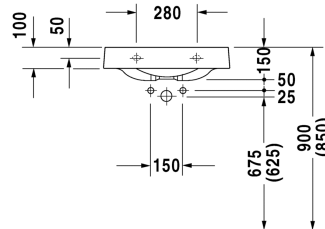

Architec Washbasin # 0449580000 / 0449580008 /
0449580009 / 0449580023

|< 575 mm >|

Washbasin	Dimension	Weight	Order number
without overflow, with tap platform, underneath glazed, 575 mm			
Colors			
00 White Alpin			
Variant			
● ● with pre-punched tap hole for tap on left side, with pre-punched hole for soap dispenser on right side	575 x 520 mm	15.200 kilogram	0449580000
● tap hole on right side	575 x 520 mm	15.200 kilogram	0449580008
● tap hole on left side	575 x 520 mm	15.200 kilogram	0449580009
● ● tap hole on left side, soap dispenser right	575 x 520 mm	15.200 kilogram	0449580023
Sanitary ceramics with the special WonderGliss surface finish will remain clean and attractive-looking for a long time to come. When ordering WonderGliss please add a "1" as eleventh digit to the model number.			
Accessory			
Slotted waste for washbasins without overflow	50 mm	0.300 kilogram	005024

All drawings contain the necessary measurements which are subject to standard tolerances. They are stated in mm and are non-binding. Exact measurements, in particular for customised installation scenarios, can only be taken from the finished ceramic piece.