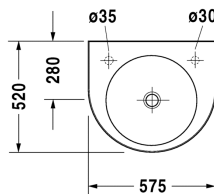

Architec Washbasin # 0449580000 / 0449580008 /
0449580009 / 0449580023

|< 575 mm >|

Washbasin	Dimension	Weight	Order number
without overflow, with tap platform, underneath glazed, 575 mm			
Colors			
00 White Alpin			
Variant			
● ● with pre-punched tap hole for tap on left side, with pre-punched hole for soap dispenser on right side	575 x 520 mm	15.200 kilogram	0449580000
● tap hole on right side	575 x 520 mm	15.200 kilogram	0449580008
● tap hole on left side	575 x 520 mm	15.200 kilogram	0449580009
● ● tap hole on left side, soap dispenser right	575 x 520 mm	15.200 kilogram	0449580023
Sanitary ceramics with the special WonderGliss surface finish will remain clean and attractive-looking for a long time to come. When ordering WonderGliss please add a "1" as eleventh digit to the model number.			
Accessory			
Slotted waste for washbasins without overflow	50 mm	0.300 kilogram	005024

All drawings contain the necessary measurements which are subject to standard tolerances. They are stated in mm and are non-binding. Exact measurements, in particular for customised installation scenarios, can only be taken from the finished ceramic piece.