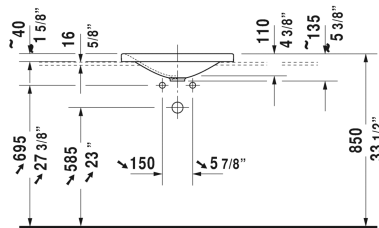

P3 Comforts Vanity basin # 0377550000

| < 21 5/8" Inch > |

Vanity basin	Dimension	Weight	Order number
drop-in basin, without overflow, without tap platform, 21 5/8" Inch			
Colors			
00 White			
Variant			
☒	21 5/8" x 14 1/8" Inch	17 lb	0377550000
Sanitary ceramics with the special WonderGliss surface finish will remain clean and attractive-looking for a long time to come. When ordering WonderGliss please add a "1" as eleventh digit to the model number.			
Slotted waste for washbasins without overflow	2" Inch	0.7 lb	005024
Suitable products			
Vanity unit wall-mounted 1 pull-out compartment, countertop including one cut-out, for 1 vanity basin central including cut-out for siphon and siphon cover, 31 1/2" x 21 5/8" Inch	31 1/2" x 21 5/8" Inch		KT6794
Vanity unit wall-mounted 1 pull-out compartment, countertop including one cut-out, for 1 vanity basin central including cut-out for siphon and siphon cover, 39 3/8" x 21 5/8" Inch	39 3/8" x 21 5/8" Inch		KT6795
Vanity unit wall-mounted 1 pull-out compartment, countertop including one cut-out, for 1 vanity basin central including cut-out for siphon and siphon cover, 47 1/4" x 21 5/8" Inch	47 1/4" x 21 5/8" Inch		KT6796

All drawings contain the necessary measurements which are subject to standard tolerances. They are stated in inch & mm and are non-binding. Exact measurements, in particular for customized installation scenarios, can only be taken from the finished ceramic piece.