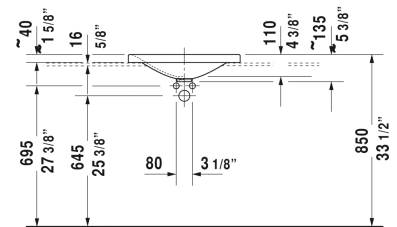

P3 Comforts Vanity basin # 0377550000

| < 21 5/8" Inch > |

Vanity basin	Dimension	Weight	Order number
drop-in basin, without overflow, without tap platform, 21 5/8" Inch			
Colors			
00 White			
Variant			
☒	21 5/8" x 14 1/8" Inch	17 lb	0377550000
Sanitary ceramics with the special WonderGliss surface finish will remain clean and attractive-looking for a long time to come. When ordering WonderGliss please add a "1" as eleventh digit to the model number.			
Slotted waste for washbasins without overflow	2" Inch	0.7 lb	005024
Suitable products			
Vanity unit wall-mounted 1 pull-out compartment, countertop including one cut-out, for 1 vanity basin central including cut-out for siphon and siphon cover, 31 1/2" x 21 5/8" Inch	31 1/2" x 21 5/8" Inch		KT6794
Vanity unit wall-mounted 1 pull-out compartment, countertop including one cut-out, for 1 vanity basin central including cut-out for siphon and siphon cover, 39 3/8" x 21 5/8" Inch	39 3/8" x 21 5/8" Inch		KT6795
Vanity unit wall-mounted 1 pull-out compartment, countertop including one cut-out, for 1 vanity basin central including cut-out for siphon and siphon cover, 47 1/4" x 21 5/8" Inch	47 1/4" x 21 5/8" Inch		KT6796

All drawings contain the necessary measurements which are subject to standard tolerances. They are stated in inch & mm and are non-binding. Exact measurements, in particular for customized installation scenarios, can only be taken from the finished ceramic piece.