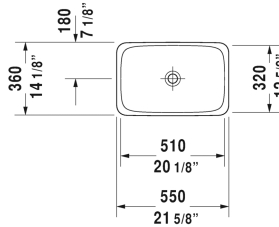

P3 Comforts Vanity basin # 0377550000

| < 21 5/8" Inch > |

Vanity basin	Dimension	Weight	Order number
drop-in basin, without overflow, without tap platform, 21 5/8" Inch			
Colors			
00 White			
Variant			
☒	21 5/8" x 14 1/8" Inch	17 lb	0377550000
Sanitary ceramics with the special WonderGliss surface finish will remain clean and attractive-looking for a long time to come. When ordering WonderGliss please add a "1" as eleventh digit to the model number.			
Slotted waste for washbasins without overflow	2" Inch	0.7 lb	005024
Suitable products			
Vanity unit wall-mounted 1 pull-out compartment, countertop including one cut-out, for 1 vanity basin central including cut-out for siphon and siphon cover, 31 1/2" x 21 5/8" Inch	31 1/2" x 21 5/8" Inch		KT6794
Vanity unit wall-mounted 1 pull-out compartment, countertop including one cut-out, for 1 vanity basin central including cut-out for siphon and siphon cover, 39 3/8" x 21 5/8" Inch	39 3/8" x 21 5/8" Inch		KT6795
Vanity unit wall-mounted 1 pull-out compartment, countertop including one cut-out, for 1 vanity basin central including cut-out for siphon and siphon cover, 47 1/4" x 21 5/8" Inch	47 1/4" x 21 5/8" Inch		KT6796