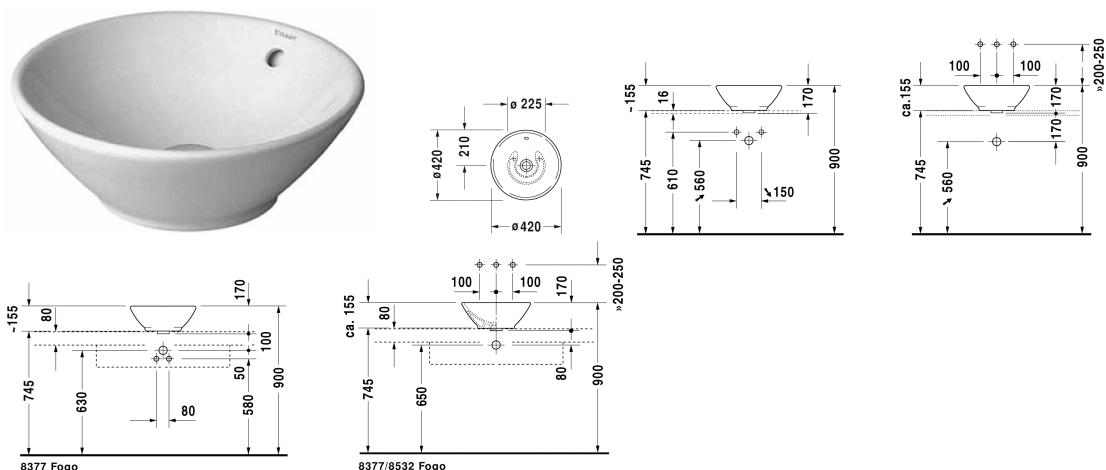

Bacino Washbowl # 0325420000

| < Ø 420 mm > |

Washbowl	Dimension	Weight	Order number
with overflow, without tap platform, overflow clip chrome included, fixings included, Ø 420 mm			
Colors			
00 White Alpin			
Variant			
☒	Ø 420 mm	7.000 kilogram	0325420000
Sanitary ceramics with the special WonderGliss surface finish will remain clean and attractive-looking for a long time to come. When ordering WonderGliss please add a "1" as eleventh digit to the model number.			
Accessory			
Push-open waste for washbasins with overflow		0.400 kilogram	005052
Suitable products			
Console including drawers 2 drawers beneath console, 2 console supports, 1 cut-out central, 800 x 550 mm	800 x 550 mm		F08521
Console including drawers 1 drawer beneath console, 2 console supports, 1 cut-out central, 1 siphon cover, 600 x 550 mm	600 x 550 mm		F08520
Console including drawers 3 drawers beneath consoles, 3 console supports, 1 cut-out left side, 1500 x 550 mm	1500 x 550 mm		F08528
Console including drawers 3 drawers beneath consoles, 3 console supports, 1 cut-out right side, 1500 x 550 mm	1500 x 550 mm		F08529
Console including drawers 3 drawers beneath consoles, 3 console supports, 2 cut-outs, 1500 x 550 mm	1500 x 550 mm		F08530