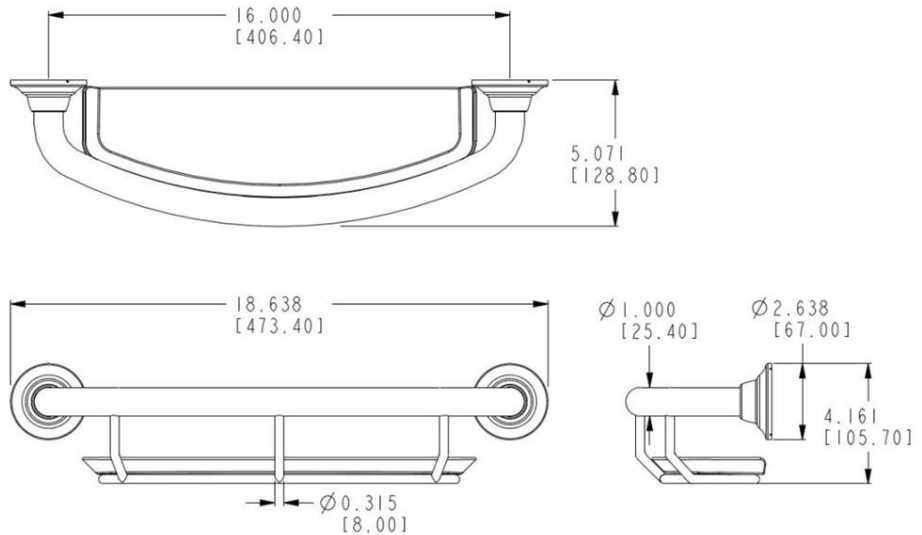

Home Care Technical Specification

Grab Bar with Shelf

LR2356D

Stock Numbers:

LR2356DBN – Grab Bar with Shelf
Brushed Nickel Finish

LR2356DOWB – Grab Bar with Shelf
Old World Bronze Finish

LR2356DCH – Grab Bar with Shelf
Chrome Finish

Materials:

Grab Bar is made from Stainless Steel Construction. **SecureMount anchors** are made of POM.

Compliance:

- Tested to 250 lbs. Weight Capacity

Dimensions:

Stock Number: _____ Grab Bar with Shelf
By Creative Specialties