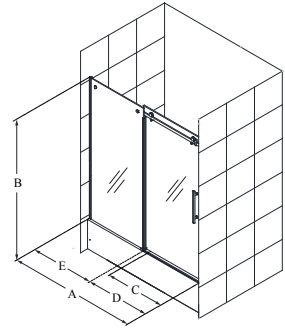

Enigma Air™

Configuration 3