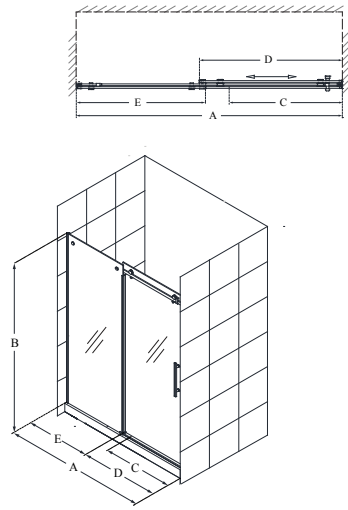

Enigma Air™ Sliding Door

Polished Stainless Steel Brushed Stainless Steel

- Premium 3/8" (10mm) thick ANSI certified clear tempered glass
- DreamLine exclusive ClearMax™ protective water repellent and stain resistant glass coating
- Top guide bar can be trimmed up to 4" for width adjustment
- Stationary panel is attached to the wall by 1" anodized aluminum U-channel

- Minimum threshold depth of 2 1/4" is required for proper installation
- **IMPORTANT! All measurements should be taken only AFTER walls are finished (tile, back walls, etc.)**
- **ATTENTION! This model has NO adjustment for out-of-plumb (uneven walls)**
- Professional installation is required

Enigma-Air™

Configuration 1

| SKU | A MODEL WIDTH | B MODEL HEIGHT | C ACCESS WIDTH | D DOOR WIDTH | E INLINE PANEL WIDTH | -07 BRUSHED STAINLESS STEEL | -08 POLISHED STAINLESS STEEL |
|---------------|------------------|-------------------|-------------------|-----------------|-------------------------|--------------------------------------|---------------------------------------|
| SHDR-64487610 | 44" - 48" | 76" | 16" - 20" | 26" | 23" | - | - |
| SHDR-64607610 | 56" - 60" | 76" | 22" - 26" | 32" | 28 7/8" | - | - |