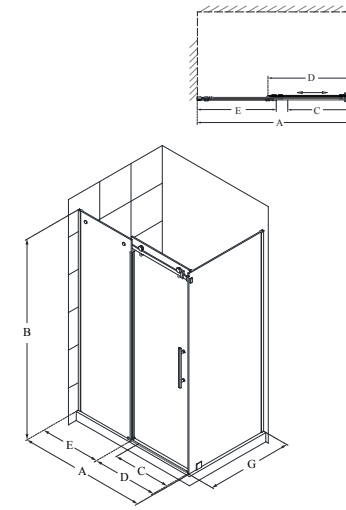

Enigma Air™ Sliding Door

Polished Stainless Steel Brushed Stainless Steel

- Premium 3/8" (10mm) thick ANSI certified clear tempered glass
- DreamLine exclusive ClearMax™ protective water repellent and stain resistant glass coating
- Top guide bar can be trimmed up to 4" for width adjustment
- Stationary panel is attached to the wall by 1" anodized aluminum U-channel

- Minimum threshold depth of 2 1/4" is required for proper installation
- **IMPORTANT! All measurements should be taken only AFTER walls are finished (tile, back walls, etc.)**
- **ATTENTION! This model has NO adjustment for out-of-plumb (uneven walls)**
- Professional installation is required

Enigma-Air™

Configuration 1

| SKU | A MODEL WIDTH | B MODEL HEIGHT | C ACCESS WIDTH | D DOOR WIDTH | E INLINE PANEL WIDTH | -07 BRUSHED STAINLESS STEEL | -08 POLISHED STAINLESS STEEL |
|---------------|------------------|-------------------|-------------------|-----------------|-------------------------|--------------------------------------|---------------------------------------|
| SHDR-64487610 | 44" - 48" | 76" | 16" - 20" | 26" | 23" | - | - |
| SHDR-64607610 | 56" - 60" | 76" | 22" - 26" | 32" | 28 7/8" | - | - |

Enigma-Air™

Configuration 2

| SKU | A MODEL WIDTH | B MODEL HEIGHT | C ACCESS WIDTH | D DOOR WIDTH | E INLINE PANEL WIDTH | G RETURN PANEL WIDTH | -07 BRUSHED STAINLESS STEEL | -08 POLISHED STAINLESS STEEL |
|--------------|-------------------|-------------------|-------------------|-----------------|-------------------------|-------------------------------|--------------------------------------|---------------------------------------|
| SHEN-6434480 | 44 3/8" - 48 3/8" | 76" | 16" - 20" | 26" | 23" | 34 3/4" | - | - |
| SHEN-6434600 | 56 3/8" - 60 3/8" | 76" | 22" - 26" | 32" | 28 7/8" | 34 3/4" | - | - |