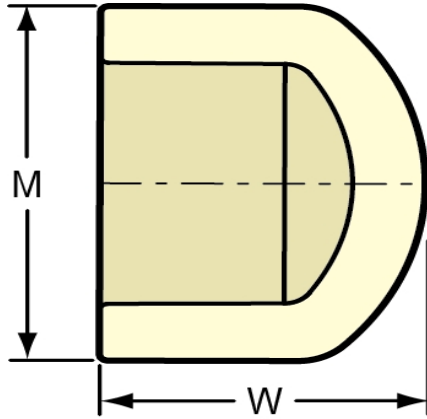

Part No: 4147-007

EverTUFF® CTS

Cap

Desc: 3/4 CPVC CTS CAP SOC

MSRP: 0.95

Part Code: 035

Weight(lbs): 0.022

Weight(kg): 0.01

Weight(gm): 10

Size: 3/4"

Color: TAN

Material: CPVC

M = 1-3/32

W = 7/8

Connection Socket

Type Cap

NSF® Certified LEAD FREE

Injection Molded Dimension References:

G = (LAYING LENGTH) intersection of center lines to bottom of socket/thread; 90° elbows, tees, crosses; ± 1/32 inch.

H = Intersection of center lines to face of fitting; 90° elbows tees, crosses; ± 1/32 inch.

J = Intersection of center lines to bottom of socket/thread; 45° elbows; ± 1/32 inch

L = Overall length of fittings; ± 1/16 inch.

M = Outside diameter of socket/thread hub; ± 1/16 inch.

N = Socket bottom to socket bottom; couplings; ± 1/16 inch.