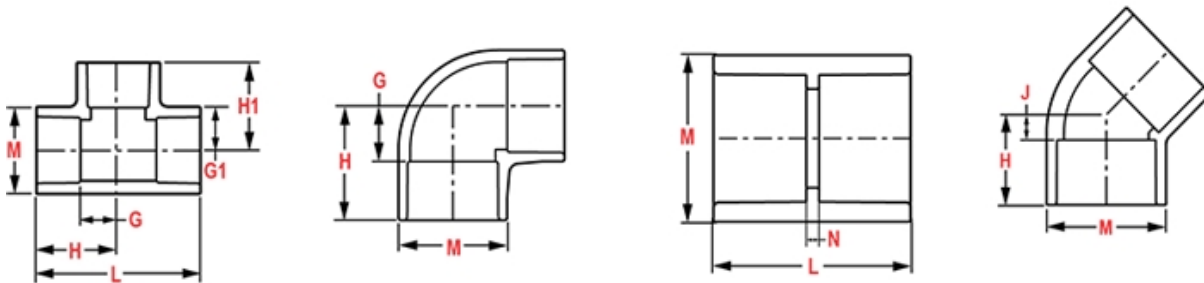

NSF® Certified LEAD FREE

Injection Molded Dimension References:

G = (LAYING LENGTH) intersection of center lines to bottom of socket/thread; 90° elbows, tees, crosses; ± 1/32 inch.

H = Intersection of center lines to face of fitting; 90° elbows tees, crosses; ± 1/32 inch.

J = Intersection of center lines to bottom of socket/thread; 45° elbows; ± 1/32 inch

L = Overall length of fittings; ± 1/16 inch.

M = Outside diameter of socket/thread hub; ± 1/16 inch.

N = Socket bottom to socket bottom; couplings; ± 1/16 inch.

W = Height of cap; ± 1/16 inch

Typical Molded Dimension References

The information printed here is based on current information & product design at the time of publication and is subject to change without notification. Spears® ongoing commitment to product improvement may result in some variation. No representation, guarantees or warranties of any kind are as to its accuracy, suitability for particular application or results to be obtained therefrom. For verification of technical data or additional information, please contact Spears® Technical Service Department :: WEST COAST : (818) 364-1611 - EAST COAST : (717) 938-9006