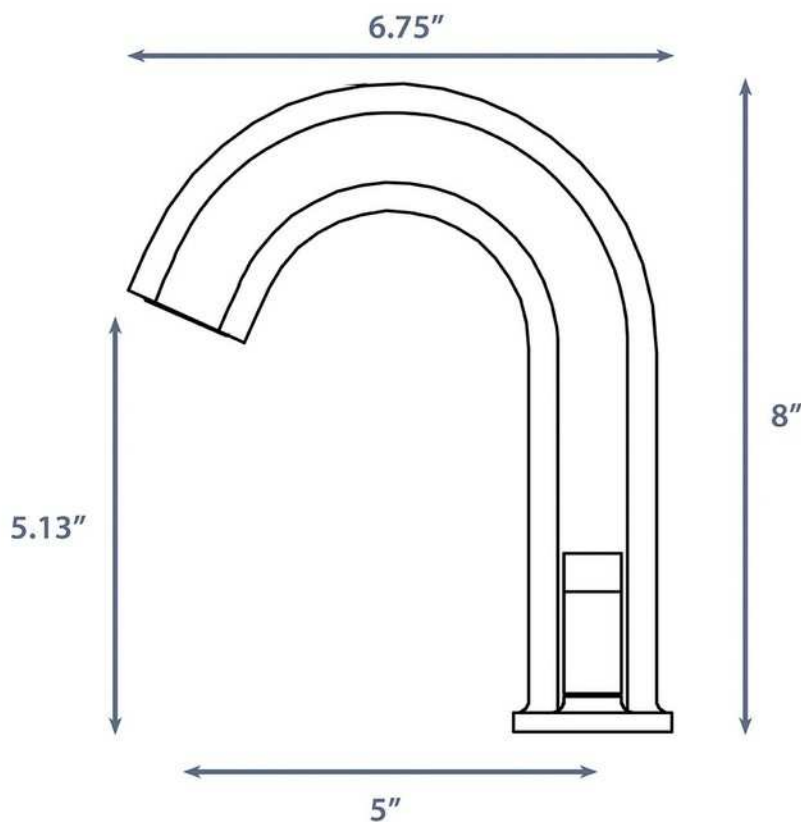

INO™ SERIES

8 in. Widespread 2-Handle Bathroom Faucet

DIMENSIONS

Model #:	KEF-15703
Faucet Height:	8"
Aerator Clearance:	5.13"
Spout Reach:	5"

© 2016 Kraus USA Inc. All rights reserved.

WATER-EFFICIENT MODEL

1.2
GPM FLOW RATE

USES 45% LESS WATER

ECO-FRIENDLY

KRAUS QUALITY