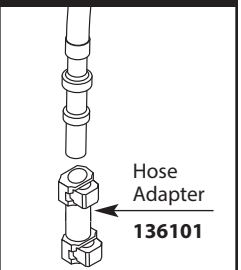

Cartridge Nut
Note: Must change nut with cartridge

144266

Hose Service Kit

137028

Hose Weight

125989

Installation Tool

118305

Mounting Hardware

146927

HANDLE PLUG BUTTON
PRIOR TO 1/2011

QUICK CONNECTION
PRIOR TO 12/2009

HOSE ADAPTER CLIP

Buy it for looks. Buy it for life.®

Illustrated Parts

■ Order by Part Number