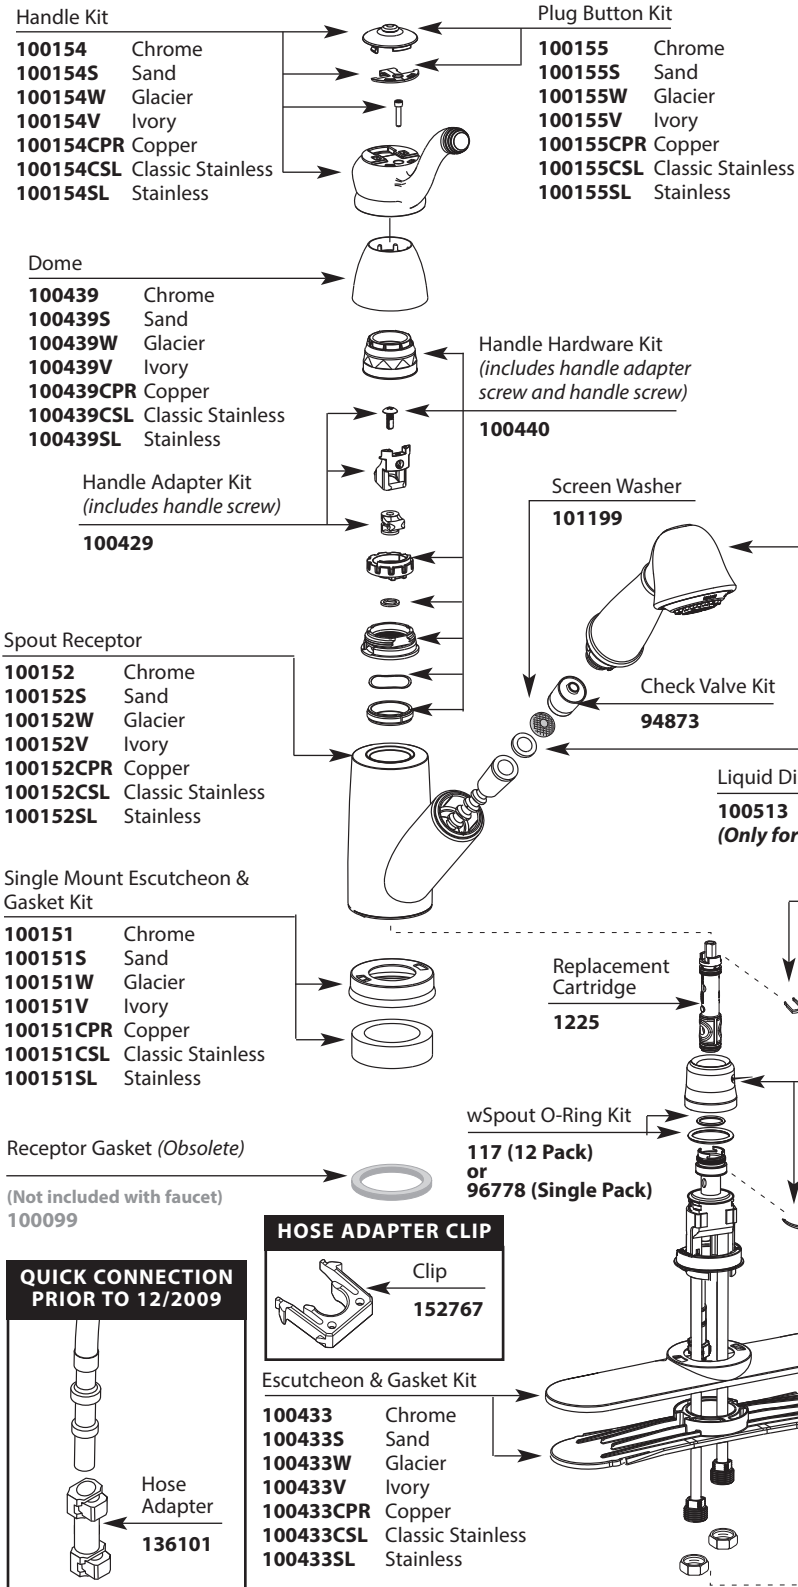

Buy it for looks. Buy it for life.®

Illustrated Parts

■ Order by Part Number

Colonnade™ Single Control Kitchen Faucet with Pullout Spray

MODEL	HANDLE	FINISH
7575C	Lever	Chrome
7575W	Lever	Glacier
7575V	Lever	Ivory
7575CSL	Lever	Classic Stainless
87575CSD	Lever	Chrome w/Liquid Dispenser
DISCONTINUED		
7575	Lever	Chrome/Glacier
7575CPR	Lever	Copper
7575S	Lever	Sand
7575SL	Lever	Stainless
87575	Lever	Chrome/Glacier
87575C	Lever	Chrome
87575CPR	Lever	Copper
87575S	Lever	Sand
87575V	Lever	Ivory
87575W	Lever	Glacier