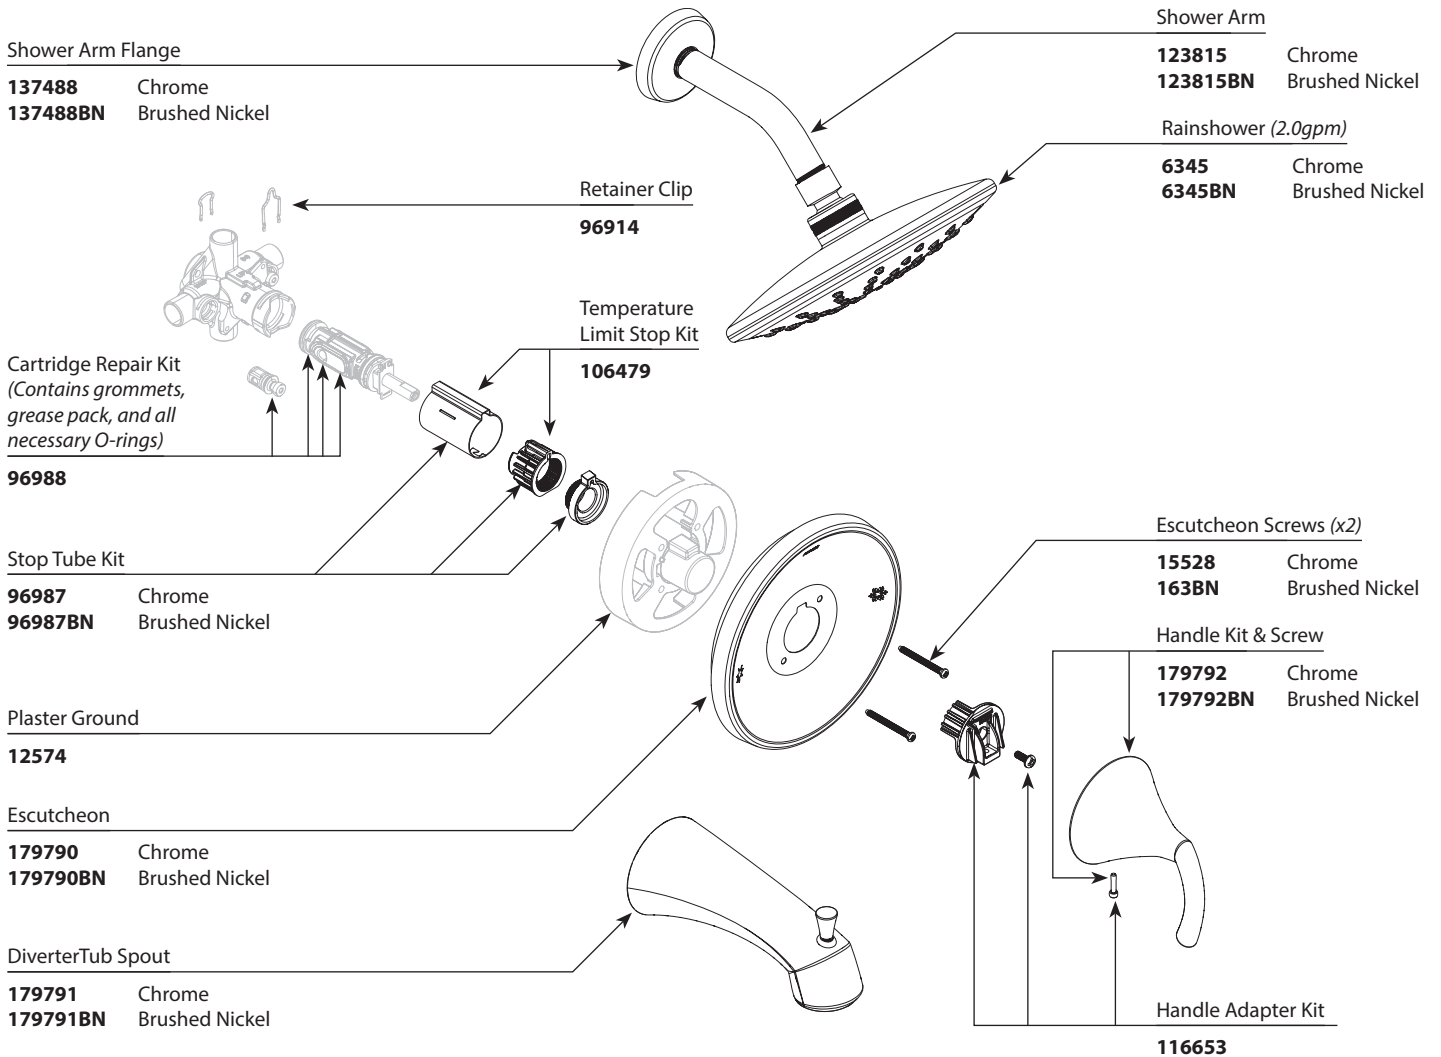

Buy it for looks. Buy it for life.®

Illustrated Parts

■ Order by Part Number

■ Trim can be used with 62300 Series or 2500 Series Valve

GLYDE™ POSI-TEMP® Single-Handle Tub/Shower Valve			
Shower Only*		Tub/Shower*	
MODEL	FINISH	MODEL	FINISH
T2842EP	Chrome	T2843EP	Chrome
T2842EPBN	Brushed Nickel	T2843EPBN	Brushed Nickel

All models include 2.0 gpm Rainshower

MOEN, POSI-TEMP, M-PACT SYSTEM, 11/10