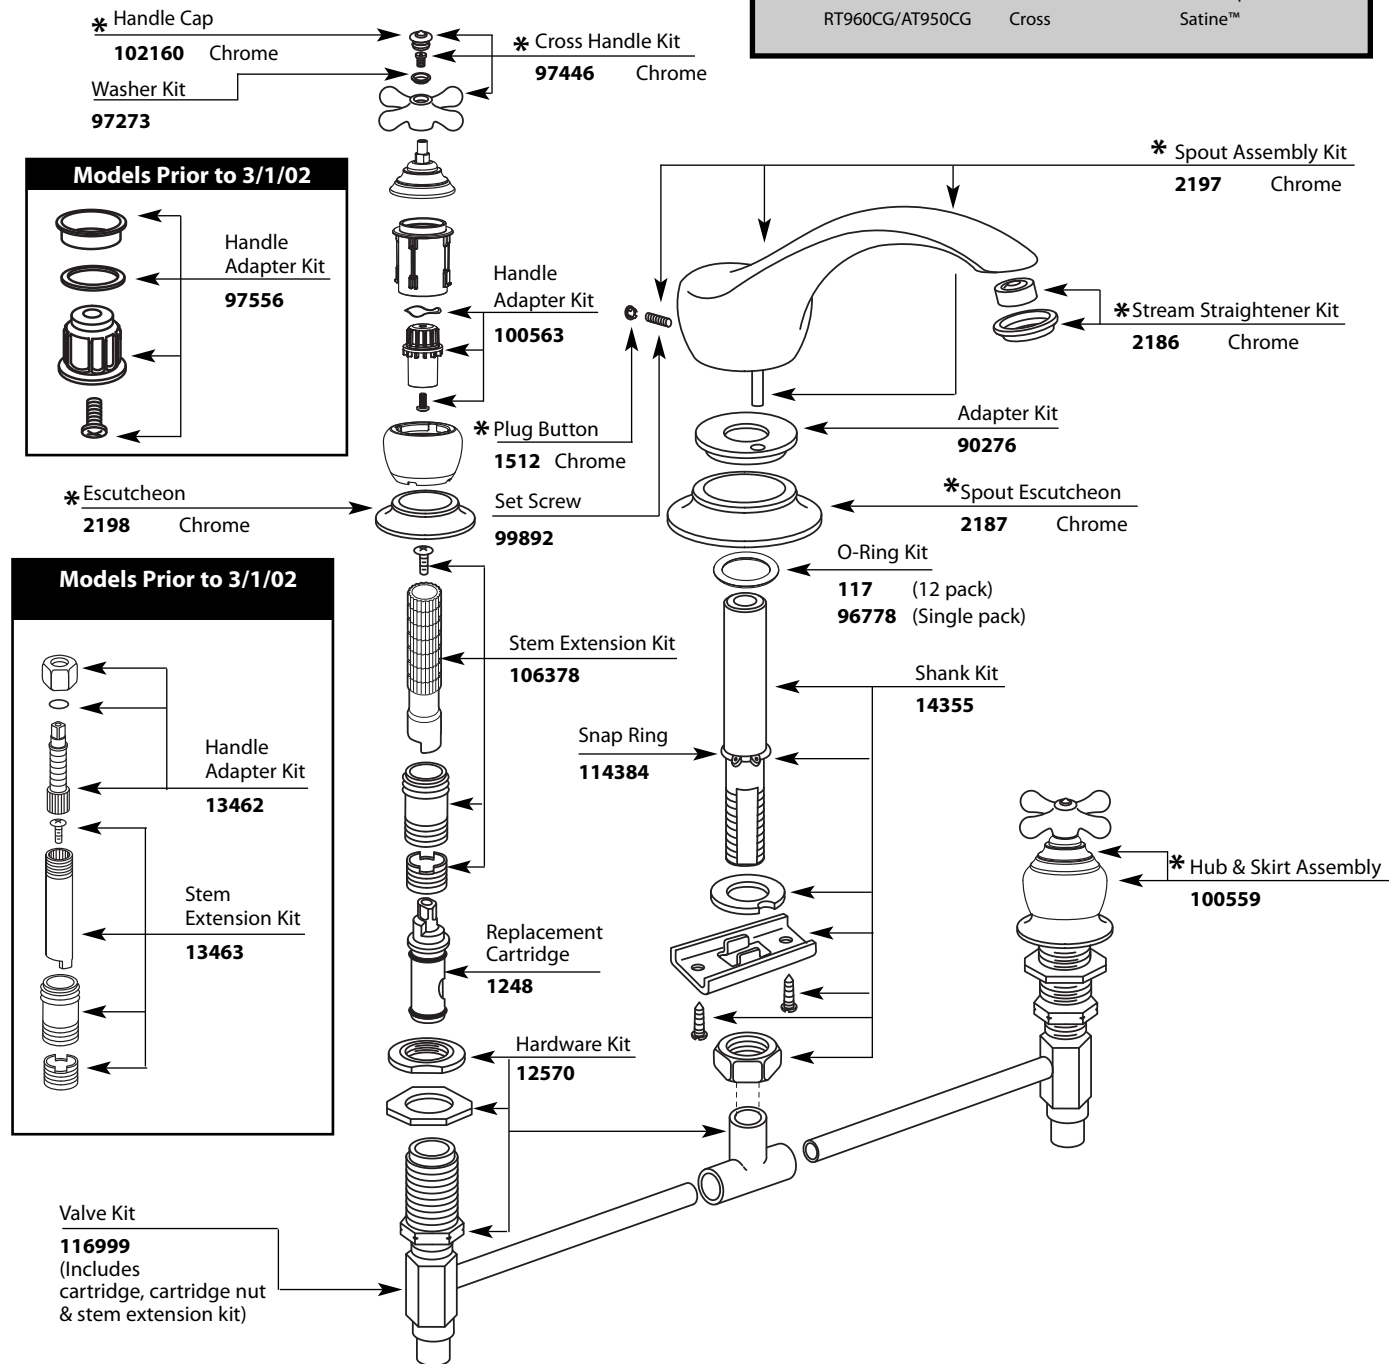

# Illustrated Parts

■ Order by Part Number

■ Trim can be used with either the 4997 fixed-deck rough in or the 4999 adjustable rough in

■ Illustrated below is the 4999 Adjustable Rough in

MONTICELLO® Deck Mount Two-Handle Roman Tub Filler		
MODEL	HANDLE	FINISH
T960	Cross	Chrome
T960CPC	Cross	Chrome w/Porcelain
<b>DISCONTINUED SKUS</b>		
RT960/AT950	Cross	Chrome
RT960P/AT950P	Cross	Polished Brass
RT960PM/AT950PM	Cross	Platinum
RT960BP/AT950BP	Cross	Black Opal™
RT960CG/AT950CG	Cross	Satine™

# Illustrated Parts