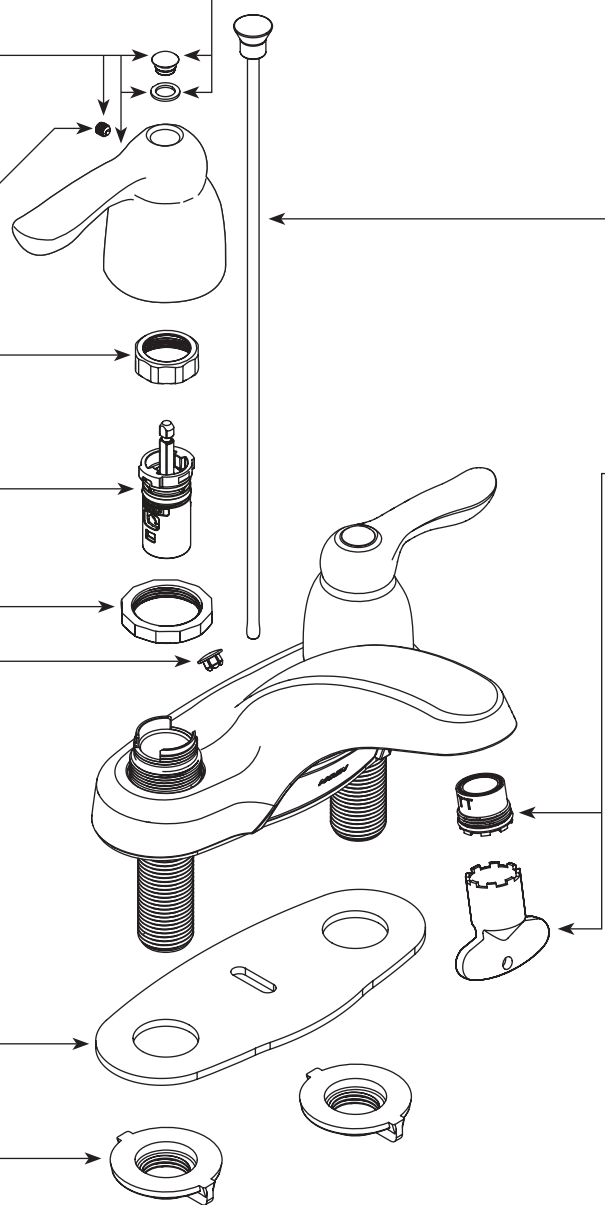

Buy it for looks. Buy it for life.®

**There is more than 1 version of this model.
Page down to identify the version you have.**

■ **Order by Part Number**

Illustrated Parts

CHATEAU®		
Two Handle Centerset Lavatory Faucet		
MODEL	FINISH	NOTES
4925	Chrome	Metallic Waste
4925BC	Brushed Chrome	Metallic Waste
64925	Chrome	50/50 Waste
64922	Chrome	Less Waste

Deck Gasket

- 100683

Mounting Nuts (Qty 2)

- 145665

Lift Rod Kit

- 12694 Chrome
- 12694BC Brushed Chrome

Aerator Kit (Includes Tool)

- 180158 1.2gpm

WASTE ASSEMBLIES	
Metallic Waste-Pop-up Plug & Seat 10709 Chrome 10709BC Brushed Chrome	
50/50 Waste - Pop-up Plug 12314 Chrome	
For Additional Waste Information see www.moen.com for models below.	
10790 Metallic Waste 96497 50/50 Waste	
USE ON DECKS < 1/4" (6mm)	USE ON DECKS > 1-3/16" (30mm)
 Thin Deck Spacer Kit (Qty 2) 146936	 Thick Deck Extension Kit (Qty 2) 100818

15-00077 EXP/PLM 3/00/07/125 Rev.04

Buy it for looks. Buy it for life.®

■ Order by Part Number

Illustrated Parts

CHATEAU® Two Handle Centerset Lavatory Faucet		
MODEL	FINISH	NOTES
4925	Chrome	Metallic Waste
4925BC	Brushed Chrome	Metallic Waste
64925	Chrome	50/50 Waste
64922	Chrome	Less Waste