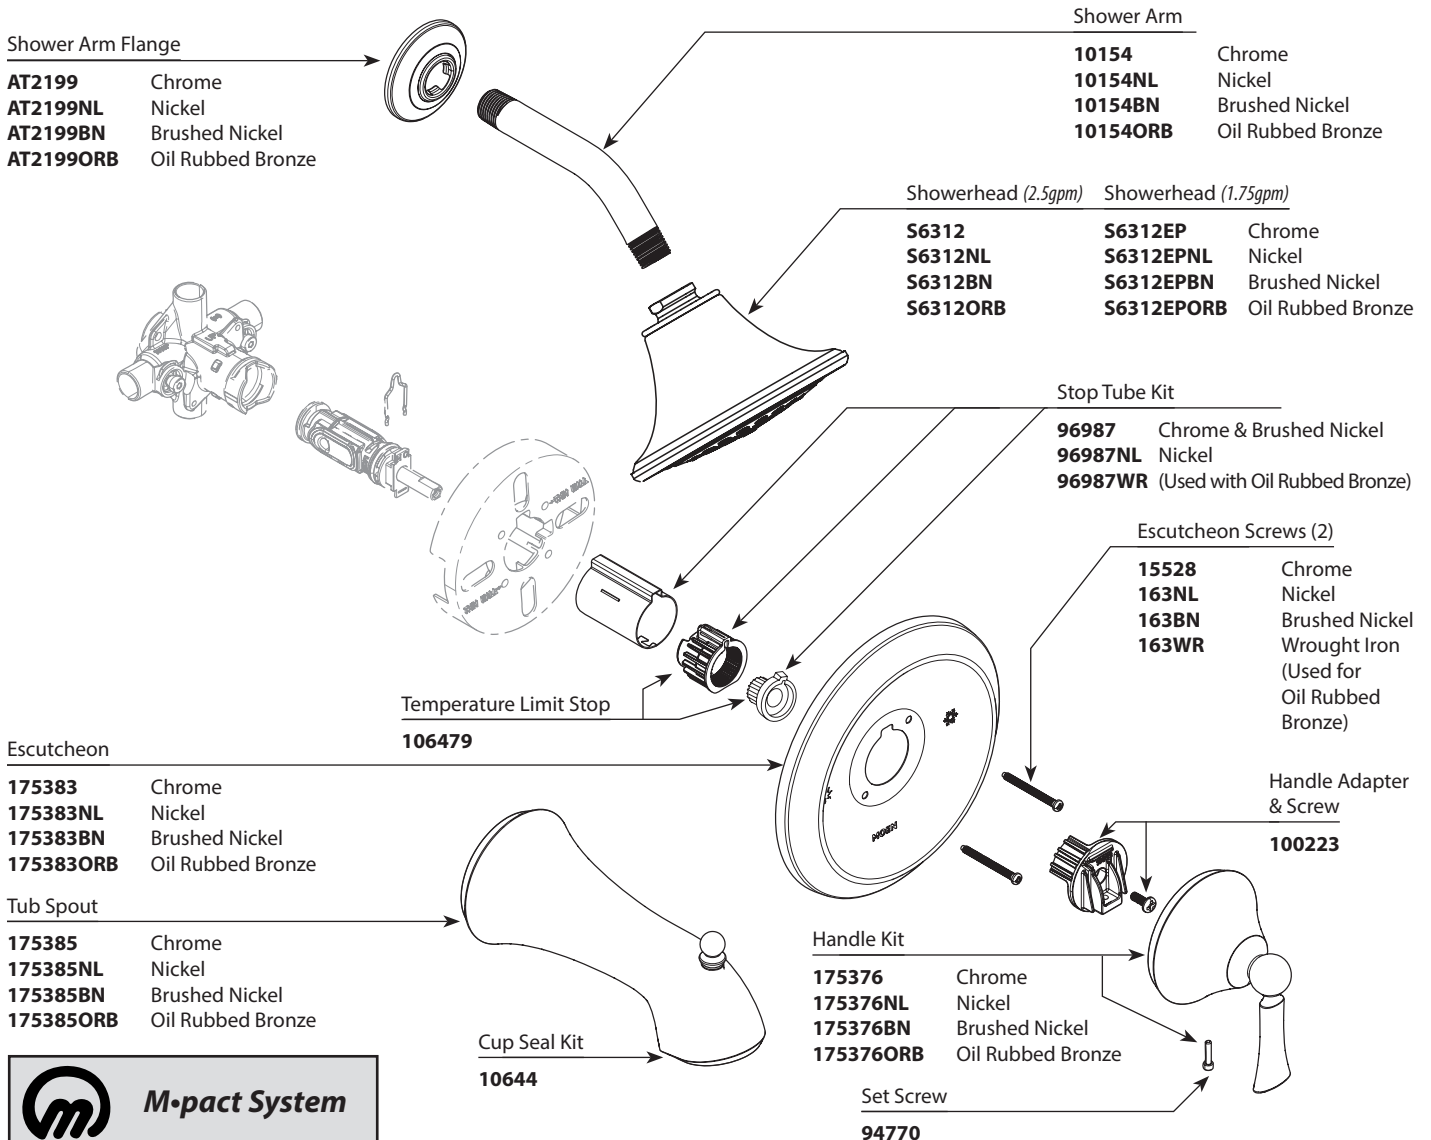

■ Order by Part Number

■ Trim can be used with 63200 series or 2500 series valve

WYNFORD™ POSI-TEMP® Single-Handle Tub/Shower Valve					
Valve Trim		Shower Only*		Tub/Shower*	
MODEL	FINISH	MODEL	FINISH	MODEL	FINISH
T4501	Chrome	T4502	Chrome	T4503	Chrome
T4501NL	Nickel	T4502NL	Nickel	T4503NL	Nickel
T4501BN	Brushed Nickel	T4502BN	Brushed Nickel	T4503BN	Brushed Nickel
T4501ORB	Oil Rubbed Bronze	T4502ORB	Oil Rubbed Bronze	T4503ORB	Oil Rubbed Bronze
		T4502EP	Chrome	T4503EP	Chrome
		T4502EPNL	Nickel	T4503EPNL	Nickel
		T4502EPBN	Brushed Nickel	T4503EPBN	Brushed Nickel
		T4502EPORB	Oil Rubbed Bronze	T4503EPORB	Oil Rubbed Bronze
		T4502NH	Chrome	T4503NH	Chrome
		T4502NHNL	Nickel	T4503NHNL	Nickel
		T4502NHBN	Brushed Nickel	T4503NHBN	Brushed Nickel
		T4502NHORB	Oil Rubbed Bronze	T4503NHORB	Oil Rubbed Bronze

**All models include 2.5 gpm showerhead, except those with EP suffix (1.75 gpm showerhead) or those with NH suffix (no showerhead)*

MOEN® POSI-TEMP® SHOWERHEADS