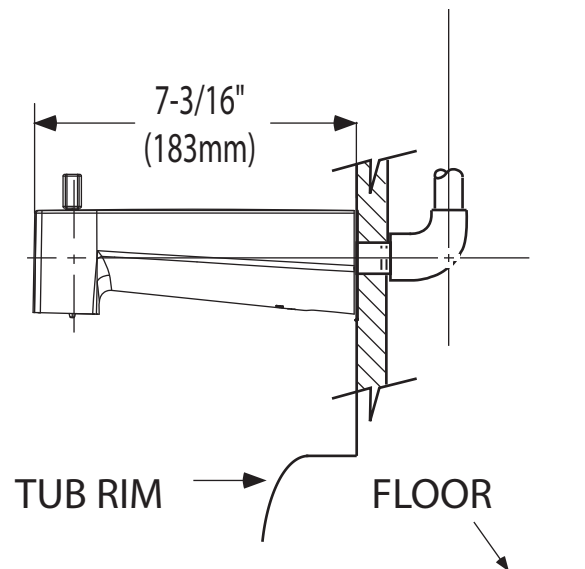

Buy it for looks. Buy it for life.®

Specifications

DESCRIPTION

- Metal construction with chrome finish
- Designed to be installed on a 1/2" pipe slip fit-CC connection

STANDARDS

- Third party certified to meet ASME A112.18.1/CSA B125.1 and all applicable requirements referenced therein

WARRANTY

- Lifetime limited warranty against leaks, drips and finish defects to the original consumer purchaser
- 5 year warranty if used in commercial installations

Via™
Diverter Tub Spouts 1/2" Slip Fit

Model: S3900 series

CRITICAL DIMENSIONS

(DO NOT SCALE)