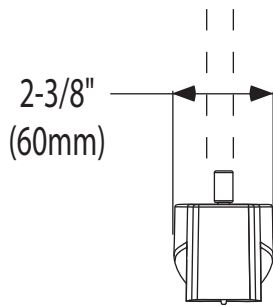

Buy it for looks. Buy it for life.®

Specifications

DESCRIPTION

- Metal construction with chrome finish
- Designed to be installed on a 1/2" pipe slip fit-CC connection

STANDARDS

- Third party certified to meet ASME A112.18.1/CSA B125.1 and all applicable requirements referenced therein

Model: S3900 series

CRITICAL DIMENSIONS

(DO NOT SCALE)