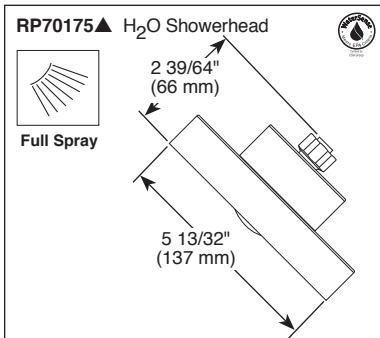

Submitted Model No.: _____
 Specific Features: _____

▲ Designate Proper Finish Suffix

TUB AND SHOWER FAUCET TRIM

- Trinsic® Series
- Valve Only (T17059)
- Shower Only (T17259)
- Tub/Shower (T17459)

FEATURES:

- Monitor® 17 Series pressure balanced bath mixing valve with trim
- Single function H₂Okinetic® Technology showerhead

STANDARD SPECIFICATIONS:

- Maintains a balanced pressure of hot and cold water even when a valve is turned on or off elsewhere in the system
- Maximum 2.00 gpm @ 80 psi, 7.50 L/Min @ 552 kPa
- For use with MultiChoice® Universal rough valve body (R10000 Series)
- Back-to-back installation capability
- Solid brass forged body
- Lever volume control handle; temperature adjustment dial
- Field adjustable to limit handle rotation into hot water zone
- Maximum dial rotation adjustable between 90° and 180°
- All parts replaceable from the front of the valve
- Red/blue pad print temperature indicators on the temperature adjustment dial
- 1/2" CWT slip-on spout adapter
- "-LHD" models indicate less showerhead
- Stem extension kit RP77992 can be ordered to allow for an additional 1 3/4" wall thickness. RP77992 ships with chrome escutcheon screws. For special finishes also order RP12630 escutcheon screws in desired finish.