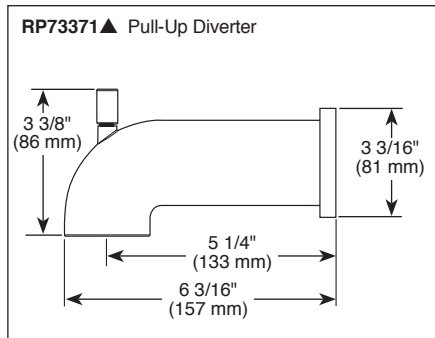

Submitted Model No.: _____
 Specific Features: _____

▲ Designate Proper Finish Suffix

TUB AND SHOWER FAUCET TRIM

- Trinsic® Series
- Valve Only (T17059)
- Shower Only (T17259)
- Tub/Shower (T17459)

FEATURES:

- Monitor® 17 Series pressure balanced bath mixing valve with trim
- Single function H₂Okinetic® Technology showerhead

STANDARD SPECIFICATIONS:

- Maintains a balanced pressure of hot and cold water even when a valve is turned on or off elsewhere in the system
- Maximum 2.00 gpm @ 80 psi, 7.50 L/Min @ 552 kPa
- For use with MultiChoice® Universal rough valve body (R10000 Series)
- Back-to-back installation capability
- Solid brass forged body
- Lever volume control handle; temperature adjustment dial
- Field adjustable to limit handle rotation into hot water zone
- Maximum dial rotation adjustable between 90° and 180°
- All parts replaceable from the front of the valve
- Red/blue pad print temperature indicators on the temperature adjustment dial
- 1/2" CWT slip-on spout adapter
- "-LHD" models indicate less showerhead
- Stem extension kit RP77992 can be ordered to allow for an additional 1 3/4" wall thickness. RP77992 ships with chrome escutcheon screws. For special finishes also order RP12630 escutcheon screws in desired finish.