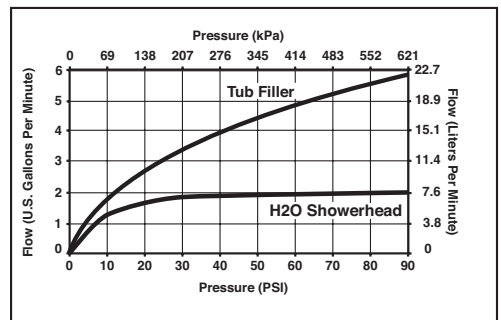

COMPLIES WITH:

- ASME A112.18.1 / CSA B125.1
- ASSE 1016
- Indicates compliance to ICC/ANSI A117.1 - Valve control only
- EPA WaterSense®