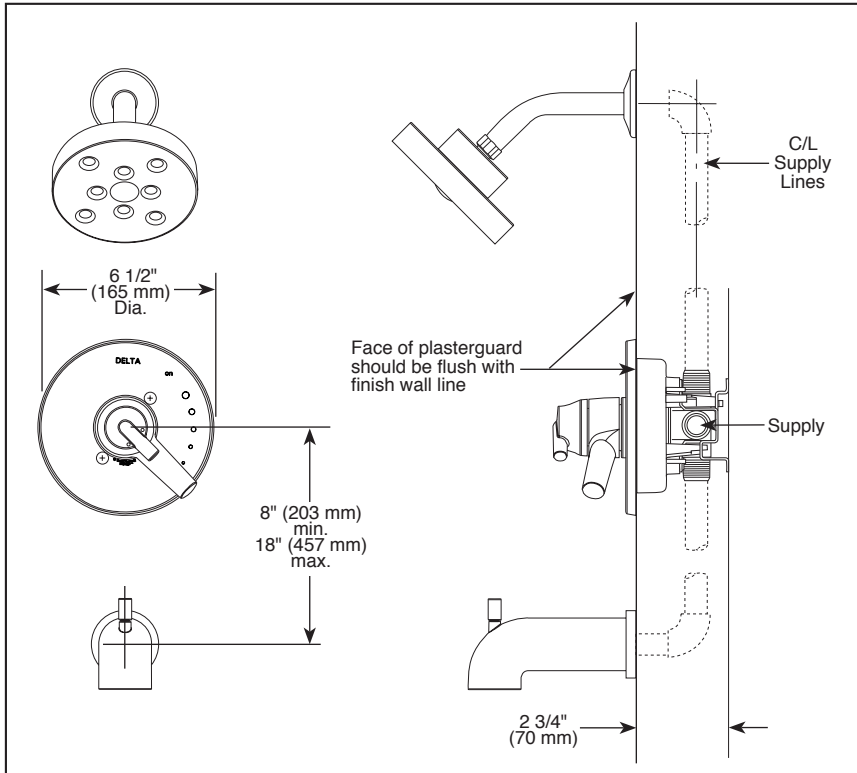

Submitted Model No.: _____
 Specific Features: _____

▲ Designate Proper Finish Suffix

TUB AND SHOWER FAUCET TRIM

- Trinsic® Series
- Valve Only (T17059)
- Shower Only (T17259)
- Tub/Shower (T17459)

FEATURES:

- Monitor® 17 Series pressure balanced bath mixing valve with trim
- Single function H₂Okinetic® Technology showerhead

STANDARD SPECIFICATIONS:

- Maintains a balanced pressure of hot and cold water even when a valve is turned on or off elsewhere in the system
- Maximum 2.00 gpm @ 80 psi, 7.50 L/Min @ 552 kPa
- For use with MultiChoice® Universal rough valve body (R10000 Series)
- Back-to-back installation capability
- Solid brass forged body
- Lever volume control handle; temperature adjustment dial
- Field adjustable to limit handle rotation into hot water zone
- Maximum dial rotation adjustable between 90° and 180°
- All parts replaceable from the front of the valve
- Red/blue pad print temperature indicators on the temperature adjustment dial
- 1/2" CWT slip-on spout adapter
- "-LHD" models indicate less showerhead
- Stem extension kit RP77992 can be ordered to allow for an additional 1 3/4" wall thickness. RP77992 ships with chrome escutcheon screws. For special finishes also order RP12630 escutcheon screws in desired finish.