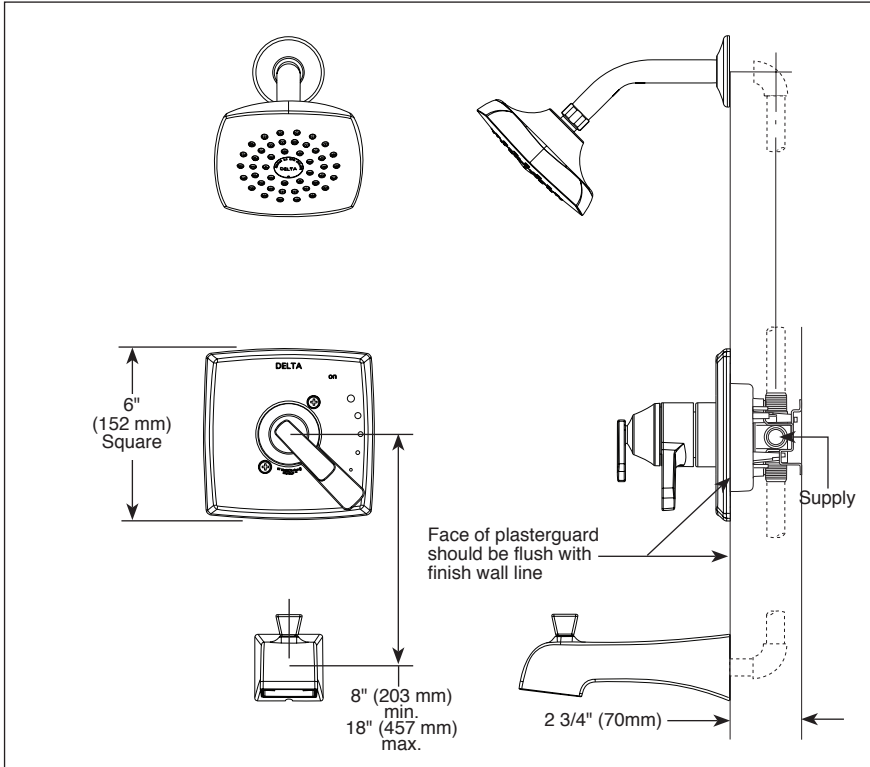

TUB AND SHOWER FAUCET TRIM

- Ashlyn® Bath Collection
- Valve Only (T17064 Series)
- Shower Only (T17264 & T17264-I Series)
- Tub/Shower (T17464 & T17464-I Series)

Submitted Model No.: _____

Specific Features: _____

FEATURES:

- Monitor® 17 Series pressure balanced bath mixing valve trim
- In2ition® available select models with -I suffix

STANDARD SPECIFICATIONS:

- Maintains a balanced pressure of hot and cold water even when a valve is turned on or off elsewhere in the system
- For use with MultiChoice® Universal rough valve body (R10000 Series)
- Back-to-back installation capability
- Solid brass forged body
- Lever volume control handle; temperature adjustment dial
- Field adjustable to limit handle rotation into hot water zone
- Maximum dial rotation adjustable between 90° and 180°
- All parts replaceable from the front of the valve
- 2.00 gpm @ 80 psi, 7.60 L/min @ 550 kPa
- Red/blue pad print temperature indicators on handle
- Stem extension kit RP77992 can be ordered to allow for an additional 1 3/4" wall thickness. RP77992 ships with chrome escutcheon screws. For special finishes also order RP12630 escutcheon screws in desired finish.

58066▲ Touch Clean® Raincan Showerhead

RP64859▲ Touch-Clean® Raincan Showerhead

RP77091▲ (Pull-Up Diverter)

RP77992 Available Extension Kit

COMPLIES WITH:

- ASME A112.18.1 / CSA B125.1
- ASSE 1016
- Indicates compliance to ICC/ANSI A117.1 - Valve control only
- EPA WaterSense®

55 E. 111th Street, Indianapolis, Indiana 46280
 350 South Edgeware Road, St. Thomas, ON N5P 4L1
 © 2016 Masco Corporation of Indiana

▲ Designate Proper Finish Suffix

Delta reserves the right (1) to make changes in specifications and materials, and (2) to change or discontinue models, both without notice or obligation. Dimensions are for reference only. See current full-line price book or www.deltafaucet.com for finish options and product availability.