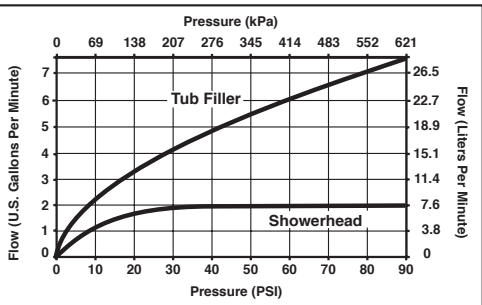

FEATURES:

- Monitor® 17 Series pressure balanced bath mixing valve trim
- In2ition® available select models with -I suffix

STANDARD SPECIFICATIONS:

- Maintains a balanced pressure of hot and cold water even when a valve is turned on or off elsewhere in the system
- For use with MultiChoice® Universal rough valve body (R10000 Series)
- Back-to-back installation capability
- Solid brass forged body
- Lever volume control handle; temperature adjustment dial
- Field adjustable to limit handle rotation into hot water zone
- Maximum dial rotation adjustable between 90° and 180°
- All parts replaceable from the front of the valve
- 2.00 gpm @ 80 psi, 7.60 L/min @ 550 kPa
- Red/blue pad print temperature indicators on handle
- Stem extension kit RP77992 can be ordered to allow for an additional 1 3/4" wall thickness. RP77992 ships with chrome escutcheon screws. For special finishes also order RP12630 escutcheon screws in desired finish.

58066▲ Touch Clean® Raincan Showerhead

RP64859▲ Touch-Clean® Raincan Showerhead

RP77091▲ (Pull-Up Diverter)

RP77992 Available Extension Kit

COMPLIES WITH:

- ASME A112.18.1 / CSA B125.1
- ASSE 1016
- Indicates compliance to ICC/ANSI A117.1 - Valve control only
- EPA WaterSense®