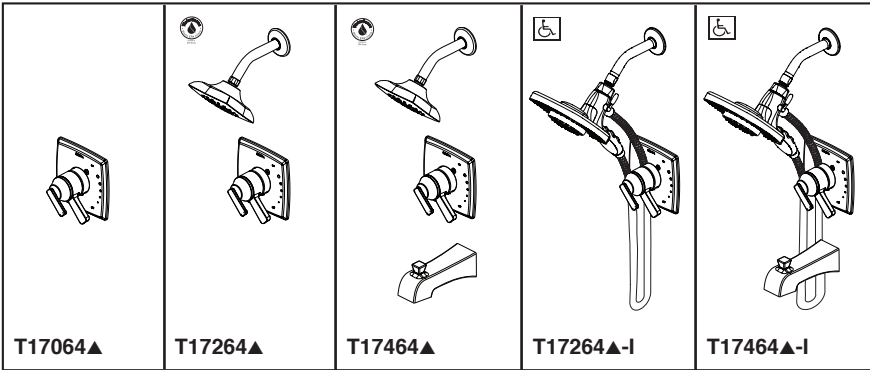

TUB AND SHOWER FAUCET TRIM

- Ashlyn® Bath Collection
- Valve Only (T17064 Series)
- Shower Only (T17264 & T17264-I Series)
- Tub/Shower (T17464 & T17464-I Series)

Submitted Model No.: _____

Specific Features: _____

FEATURES:

- Monitor® 17 Series pressure balanced bath mixing valve trim
- In2ition® available select models with -I suffix

STANDARD SPECIFICATIONS:

- Maintains a balanced pressure of hot and cold water even when a valve is turned on or off elsewhere in the system
- For use with MultiChoice® Universal rough valve body (R10000 Series)
- Back-to-back installation capability
- Solid brass forged body
- Lever volume control handle; temperature adjustment dial
- Field adjustable to limit handle rotation into hot water zone
- Maximum dial rotation adjustable between 90° and 180°
- All parts replaceable from the front of the valve
- 2.00 gpm @ 80 psi, 7.60 L/min @ 550 kPa
- Red/blue pad print temperature indicators on handle
- Stem extension kit RP77992 can be ordered to allow for an additional 1 3/4" wall thickness. RP77992 ships with chrome escutcheon screws. For special finishes also order RP12630 escutcheon screws in desired finish.

58066▲ Touch Clean® Raincan Showerhead

RP64859▲ Touch-Clean® Raincan Showerhead

RP77091▲ (Pull-Up Diverter)

RP77992 Available Extension Kit

COMPLIES WITH:

- ASME A112.18.1 / CSA B125.1
- ASSE 1016
- Indicates compliance to ICC/ANSI A117.1 - Valve control only
- EPA WaterSense®