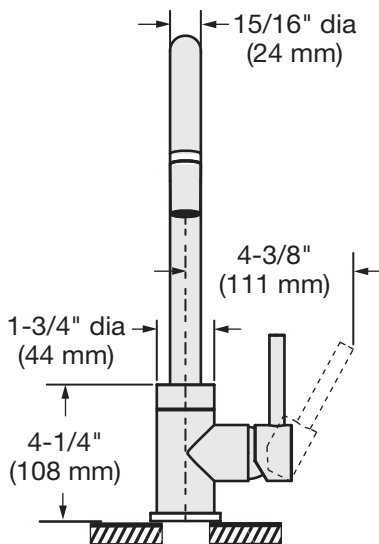

Location:

Pull-Down Kitchen Faucet SPP-3510 Specification Submittal

Model Number

- SPP-3510 Pull-Down Kitchen Faucet

Options / Modifications

Append appropriate -suffix to model number

- CG** -5 0.5 gpm (1.9 L/min) Flow rate restrictor
- CG** -1.0 1.0 gpm (3.8 L/min) Flow rate restrictor
- 1.5 1.5 gpm (5.7 L/min) Flow rate restrictor
- DP 8" deck plate for single hole mount faucets

Dimensions Dia Pull-Down Kitchen Faucet, SPP-3510

Note: Dimensions subject to change without notice.