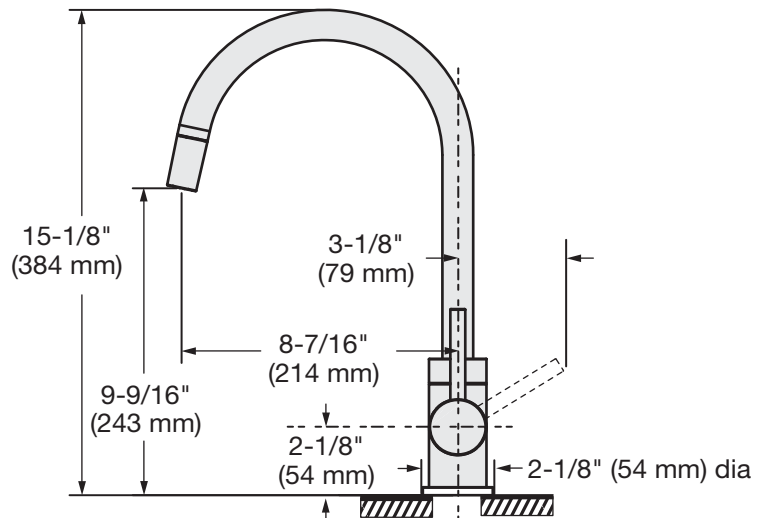

Location:

Pull-Down Kitchen Faucet SPP-3510 Specification Submittal

Model Number

- SPP-3510 Pull-Down Kitchen Faucet

Options / Modifications

Append appropriate -suffix to model number

- CG** -5 0.5 gpm (1.9 L/min) Flow rate restrictor
- CG** -1.0 1.0 gpm (3.8 L/min) Flow rate restrictor
- 1.5 1.5 gpm (5.7 L/min) Flow rate restrictor
- DP 8" deck plate for single hole mount faucets

Dimensions Dia Pull-Down Kitchen Faucet, SPP-3510

Note: Dimensions subject to change without notice.