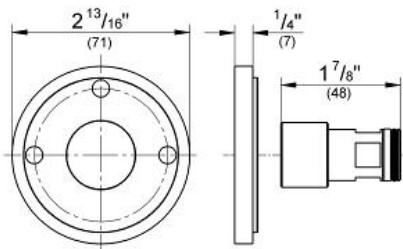

GROHE RETRO-FIT Spacer

MODEL # 26030EN0

Pure Freude
an Wasser

GROHE

Product Description:
GROHE RETRO-FIT
Spacer

Standard Specification:

- For use with GROHE Retro-fit Shower Systems
- GROHE StarLight finish

Applicable Codes & Standards:

- Energy Policy Act of 1992
- ASME A112.18.1/CSA B125.1

Color:

- 26030EN0 Brushed Nickel InfinityFinish