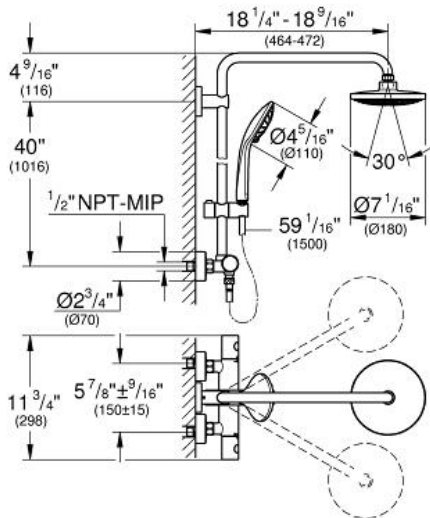

EUPHORIA SYSTEM 180 Shower System with Thermostat for Wall Mount

MODEL # 26128000

Pure Freude
an Wasser

GROHE

Product Description:
EUPHORIA SYSTEM 180
Shower System with Thermostat for Wall Mount

Standard Specification:

- Consisting of:
- Exposed thermostat with Aquadimmer that diverts between hand shower and showerhead
- Euphoria® Cosmopolitan shower head (27 492), 2.5 gpm
- Euphoria® 110 Duo hand shower (27 238), 2.5 gpm
- Metal shower hose 59" (28 417)
- 2.5 gpm (9.5 l/min) flow limiter
- GROHE TurboStat Compact cartridge with wax thermoelement
- GROHE DreamSpray perfect spray pattern
- GROHE StarLight chrome finish
- SpeedClean® anti-lime system
- Inner WaterGuide for a longer life
- Rotation cone for Twist-free function
- Suitable for instantaneous heaters from 18 kW/h
- Rotaflex shower hose (59") (28 417)

Applicable Codes & Standards:

- Energy Policy Act of 1992
- ASME A112.18.1/CSA B125.1

Color:

- 26128000 StarLight Chrome