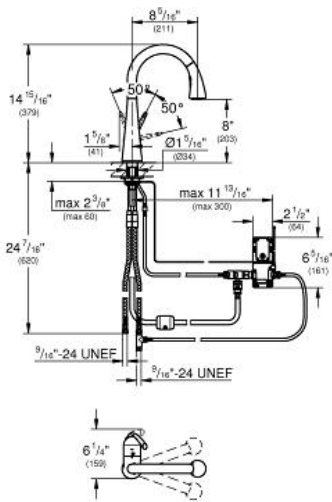

LADYLUX3 CAFÉ TOUCH
Single-Handle Kitchen Faucet
MODEL # 30205000

Pure Freude
an Wasser

GROHE

Product Description:
LADYLUX3 CAFÉ TOUCH
Single-Handle Kitchen Faucet

Standard Specification:

- Single hole installation
- **Touch: activation of cold water via skin contact**
- 6 V lithium-battery supply (type CR-P2)
- **CE approved and meets the requirements of IAPMO IGC 349-2017**
- Indication of battery status through different pulses of water
- Safety shut down circuit (when battery nearly empty)
- Solenoid valve
- Automatic safety stop after 60 sec. (factory set)
- **GROHE SilkMove** ceramic cartridge
- **GROHE StarLight** chrome finish
- **GROHE SuperSteel** Infinity Finish
- **SpeedClean** anti-lime system
- Swivel Spout
- Swivel area 360°
- Adjustable flow rate limiter
- Pull-out locking dual spray control - switches back and forth between regular flow and spray
- Automatic returning
- Integrated non-return valve
- Locking Push Button Control - to switch from regular flow to spray
- Automatic return to aerator
- Stainless steel flex lines
- Quick installation system
- Check valve included to prevent backflow

Color:

- 30205000 StarLight Chrome