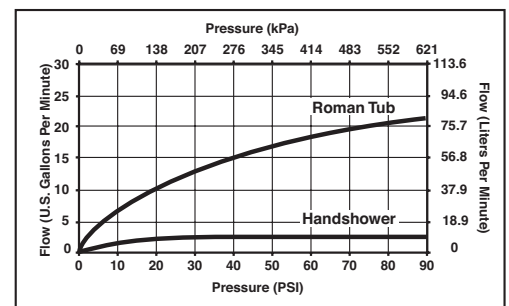

Brizo Kitchen & Bath Company

Indianapolis, Indiana 46280
A Division of Masco Corporation of Indiana
© 2016 Brizo Kitchen & Bath Company

Brizo Kitchen & Bath Company reserves the right (1) to make changes in specifications and materials, and (2) to change or discontinue models, both without notice or obligation. Dimensions are for reference only. See current full-line price book or www.brizo.com for finish options and product availability.