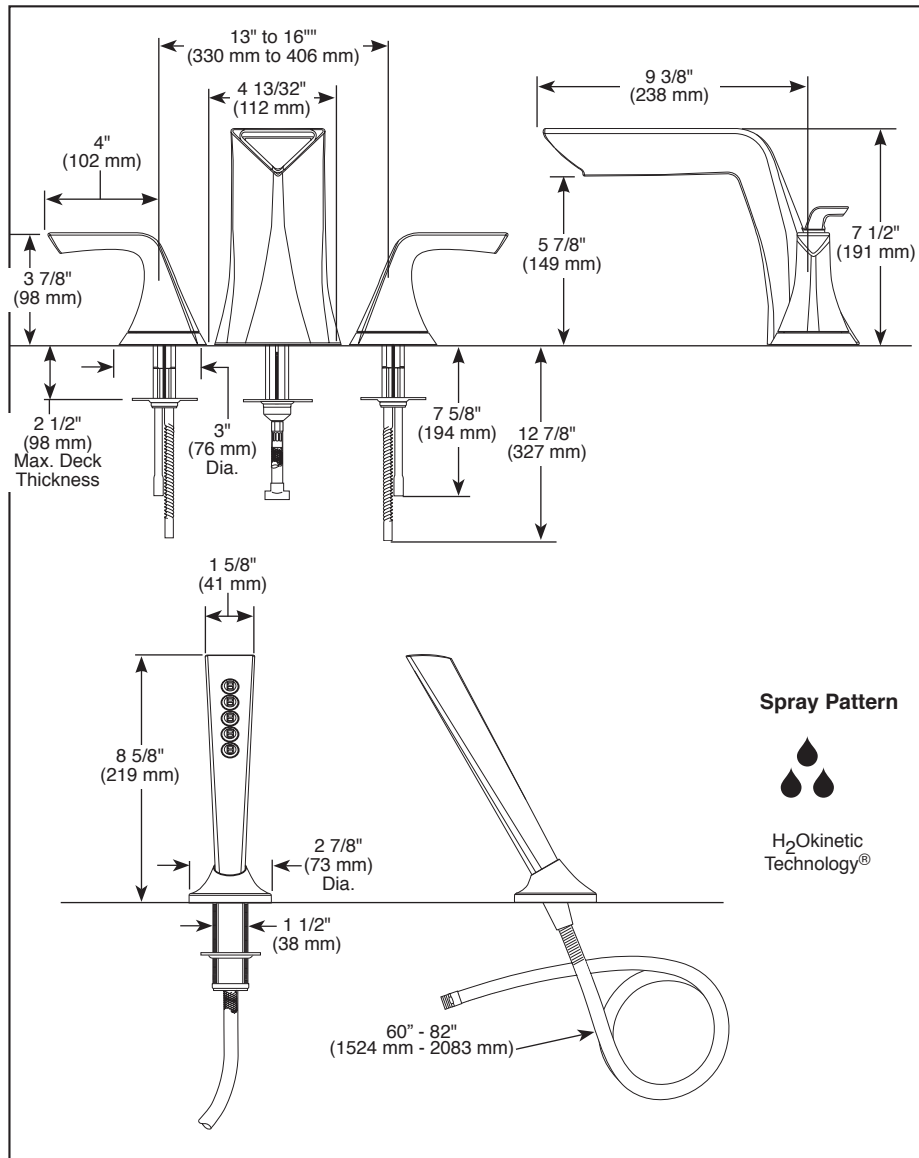

Spray Pattern

H₂Okinetic Technology®

▲ Designate Proper Finish Suffix