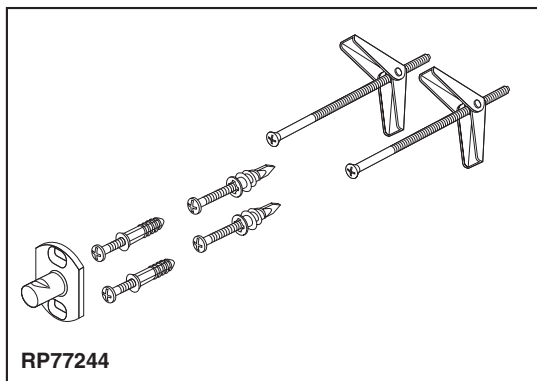

RP70613

RP77244