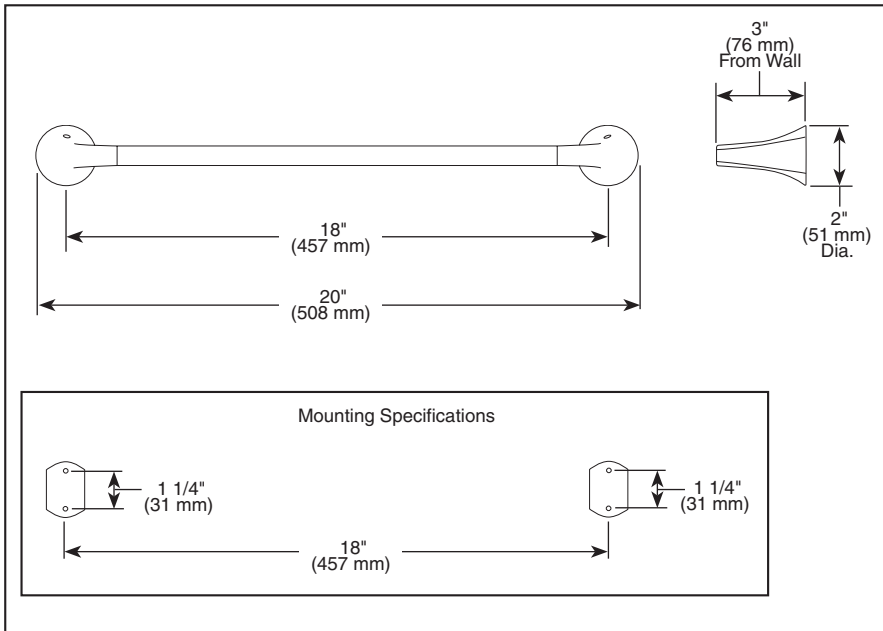

BRIZO®

ACCESSORIES

- Sotria™ Bath Collection
- 18" Towel Bar

691850 ▲

Submitted Model No.: _____

Specific Features: _____

STANDARD SPECIFICATIONS:

- Wood blocking is preferable behind all wall surfaces. If wood blocking is not available, try finding a wood stud to anchor at least one end of this accessory.
- Mounting hardware and mounting instructions included with product.
- Note: Plastic anchors, screws, toggle bolts, and mounting brackets are included with the mounting hardware.