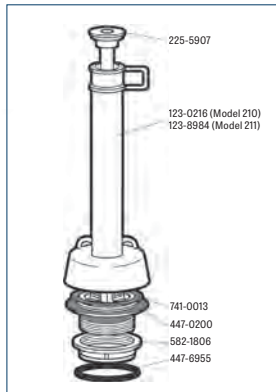

TANK TRIM

210

211

- Accommodates all trip levers — Direct or chain connection
- Includes shank gasket and locknut

216

- 3" Flapper
- Provides 1.28 gpf / 4.8 lpf high efficiency water consumption

210/211 PLASTIC FLUSH VALVES

COMPONENT PARTS

Model #	Product Description	Part Number	List Price (Ea.)	Pack	Master Carton Qty	Master Carton Weight (lbs.)
225-5907-20	Stop Cap, 210/211, 20 Unit	002255907	\$ 0.69	Bulk Packed	20*	N/A
225-5907-100	Stop Cap, 210/211, 100 Unit	002255907	\$ 0.41	Ind. Boxed	100*	
123-0216-20	Float Assembly, 210, 20 Unit	001230216	\$ 2.72	Bulk Packed	20*	
123-0216-50	Float Assembly, 210, 50 Unit	001230216	\$ 2.32	Bulk Packed	50*	
123-8984-20	Float Assembly, 211, 20 Unit	001238984	\$ 2.65	Bulk Packed	20*	
123-8984-50	Float Assembly, 211, 50 Unit	001238984	\$ 2.27	Bulk Packed	50*	
741-0013-50	Seal, Flush Valve 210/211, 50 Unit	007410013	\$ 1.16	Bulk Packed	50*	
741-0013-100	Seal, Flush Valve 210/211, 100 Unit	007410013	\$ 1.04	Bulk Packed	100*	
447-0200-50	Spud Gasket, Flush Valve 210/211, 50 Unit	004470200	\$ 1.08	Bulk Packed	50*	
447-6955-50	Tank-to-Bowl Gasket, 210/211, 50 Unit	004470200	\$ 2.05	Bulk Packed	50*	