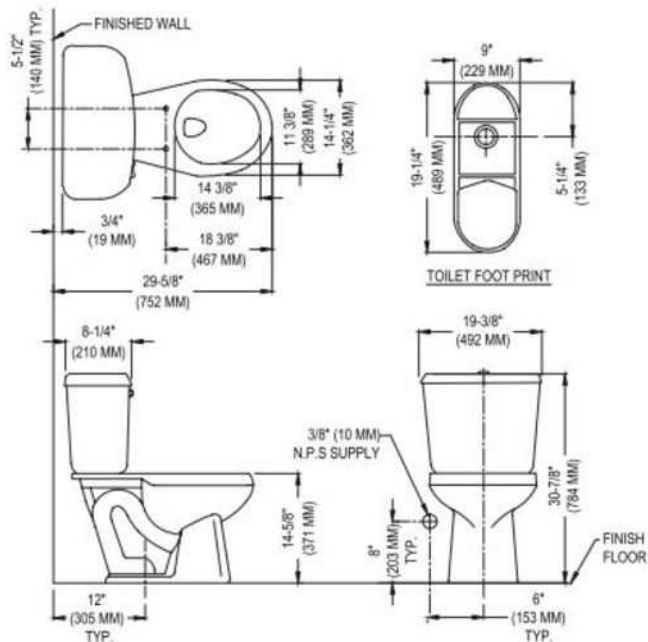

SUMMIT™ DUAL FLUSH

Model 382-3386
Model 4382CTK

12" ROUGH-IN*

Shape:	Elongated
Gpf:	1.1 or 1.6
Flush System:	Dual Flush/3" Flush Tower
Bowl Height:	14-5/8"
Trap Size:	2"
Water Surface:	10" x 8"
Fill Valve:	Pilot Valve
MaP:	800 grams
Colors:	White, Biscuit and Bone
Style:	Transitional