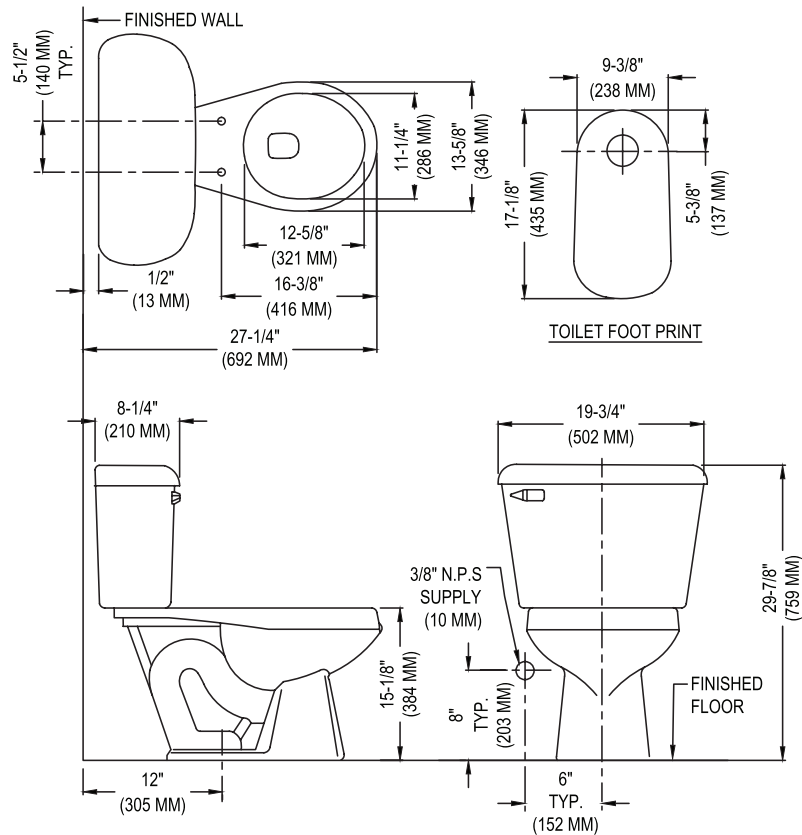

130-3173 Alto® 1.28

Round Front, Vitreous China, Two-Piece Toilet

Features

- 3 bolt tank-to-bowl connection
- 1.28 gpf / 4.86 lpf low water consumption
- Uses 20% less water than conventional toilets
- Round front bowl
- 3" hybrid flush valve
- Pilot operated fill valve
- 12" rough-in
- Color-match trip lever
- 2" glazed trapway
- The Mansfield® limited lifetime warranty
- Available in white and standard colors: biscuit & bone

MADE IN USA

130-3173 Alto® 1.28

Round Front, Vitreous China, Two-Piece Toilet

Specifications

Model #	Description	Codes/Standards
130-3173	Round front (1.28 gpf/4.86 lpf) two-piece toilet	  

Specification	Description	Specification	Description
Material	Vitreous China	Trap Diameter	2"
Water Pressure Range	20 to 80 PSI	Trap Seal	2-5/8"
Flush System	3" hybrid flush valve	Rough-in	12"
Water Usage	1.28 gpf / 4.86 lpf	Shipping Weight	Model 130 - 48 lbs., Model 3173 - 33 lbs., Model 4130CTK and 4130LTCTK - 85 lbs.
Water Surface Area	8" X 9"	Warranty	Vitreous China - Limited Lifetime Tank Trim - Limited One Year
MaP Rating	600 grams		

Technical Information

See our complete line of acrylic and vitreous china bathroom fixtures, plastic tank trim and plumbing products.

These dimensions are nominal and subject to change without notice.

Fixture performance and specifications meet or exceed ASME A112.19.2-2008/CSA B45.1-08 standards, and other state and local codes.