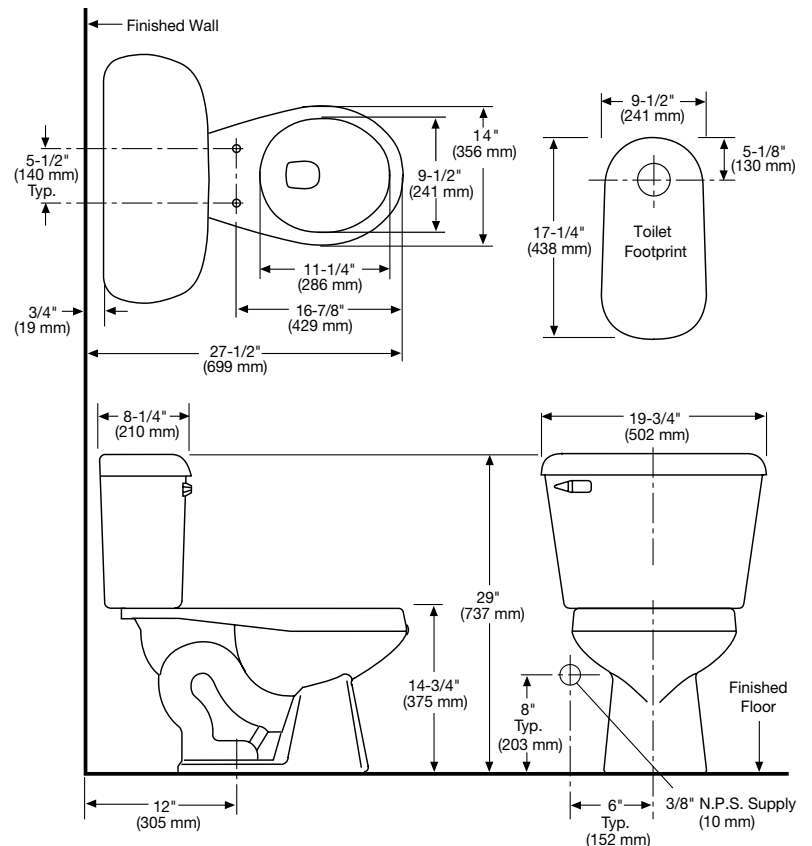

Model 4130-3121
Toilet seat not included

*Also available as a complete toilet package.

Components

Model #	Description	Codes/Standards
4130-3121	Round front, two-piece toilet. Less toilet seat and supply. Specify color.	  
4130	Round front toilet bowl only. Less toilet seat. Specify color.	
3121	Tank and cover only, with left hand, front-mount, color-match trip lever. Less supply. Specify color.	
3121RH	Same as model 3121, with right hand, color-match trip lever. Less supply. Specify color.	
3120	Same as 3121 with chrome trip lever.	
3120RH	Same as 3120 with right hand trip lever.	
3122	Same as model 3121, with tank liner.	
*4130CTK	Round front, (1.28 Gpf/4.86 Lpf) complete toilet kit. Includes toilet seat, tank and bowl, flange bolts, wax ring with polyethylene flange and instructions.	
*4130LTCTK	Same as 4130CTK, with tank liner.	
SB100	Alto Round, toilet seat. Specify color.	

MADE IN USA

4130-3121

Alto®

Round Front, Vitreous China, Two-Piece Toilet

Specifications

Model #	Description	Codes/Standards
4130-3121	Round front (1.28 gpf/4.86 lpf) two-piece toilet	  

Specification	Description	Specification	Description
Material	Vitreous China	Trap Diameter	1-7/8"
Water Pressure Range	20 to 80 PSI	Trap Seal	2-5/8"
Flush System	3" hybrid flush valve	Rough-in	12"
Water Usage	1.28 gpf / 4.86 lpf	Shipping Weight	Model 4130 - 48 lbs., Model 3121 - 33 lbs., Model 4130CTK and 4130LTCTK - 85 lbs.
Water Surface Area	8-3/16" X 9-1/8"	Warranty	Vitreous China - Limited Lifetime Tank Trim - Limited One Year
MaP Rating	600 grams		

Technical Information

See our complete line of acrylic and vitreous china bathroom fixtures, plastic tank trim and plumbing products.

These dimensions are nominal and subject to change without notice.

Fixture performance and specifications meet or exceed ASME A112.19.2-2008/CSA B45.1-08 standards, and other state and local codes.